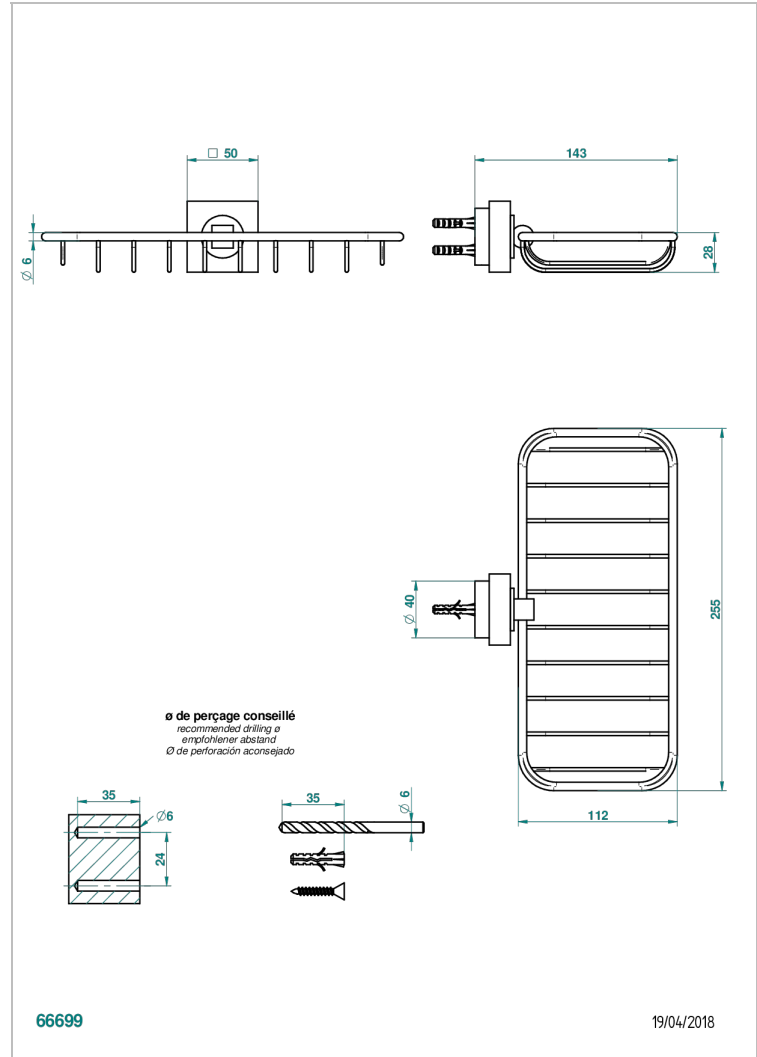

MONTAIGNE LEONARDO GREY MARBLE WITH LEVER HANDLES

G3U-620A

Soap basket, wall mounted 10" x 4"3/8

CHARACTERISTIC

- Montaigne Leonardo Grey marble with lever handles
- Soap basket, wall mounted 10" x 4"3/8

AVAILABLE FINITIONS