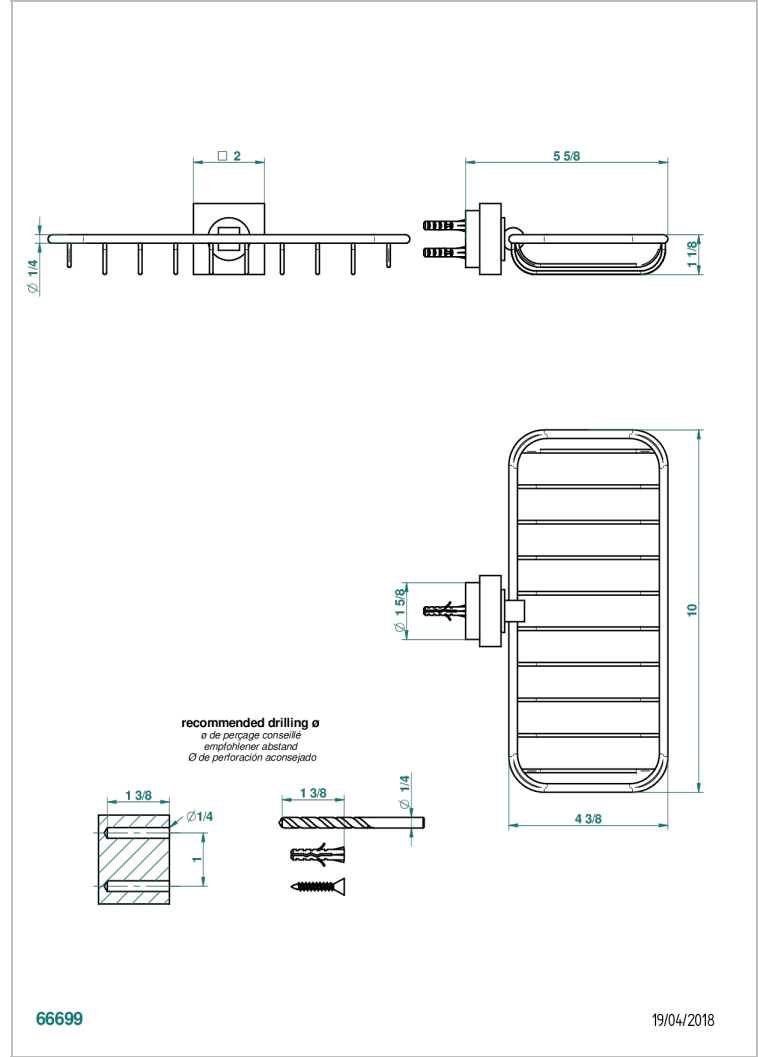

MONTAIGNE LEONARDO GREY MARBLE WITH LEVER HANDLES

THG[®]
PARIS

G3U-620A

Jabonera mural para ducha

CARACTERÍSTICAS

- Montaigne Leonardo Grey marble with lever handles
- Jabonera mural para ducha

ACABADOS DISPONIBLES