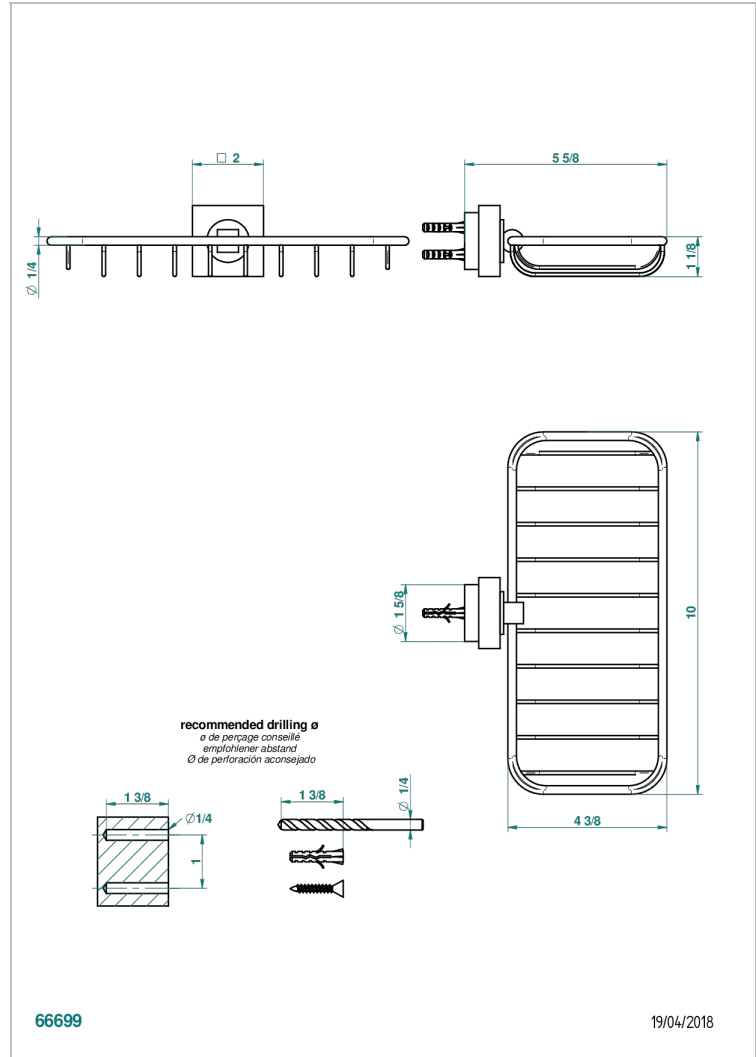

MONTAIGNE LEONARDO GREY MARBLE WITH LEVER HANDLES

G3U-620A

Soap basket, wall mounted 10" x 4"3/8

CHARACTERISTIC

- Montaigne Leonardo Grey marble with lever handles
- Soap basket, wall mounted 10" x 4"3/8

AVAILABLE FINITIONS