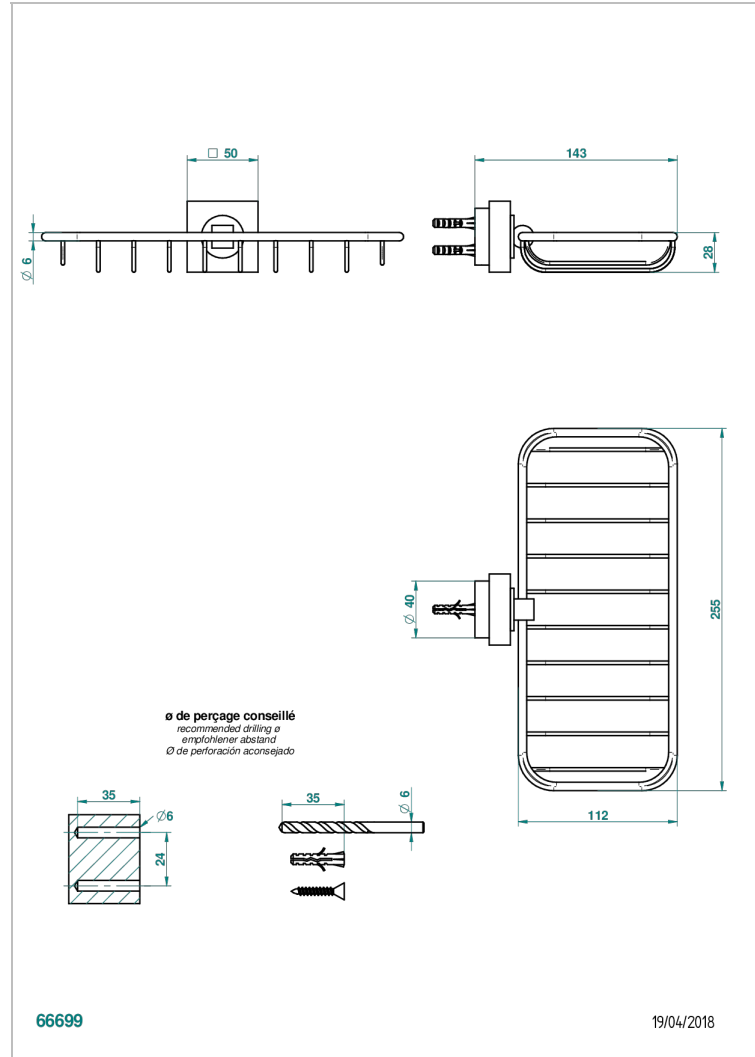

# MONTAIGNE LEONARDO GREY MARBLE WITH LEVER HANDLES

G3U-620A

Net soap dish