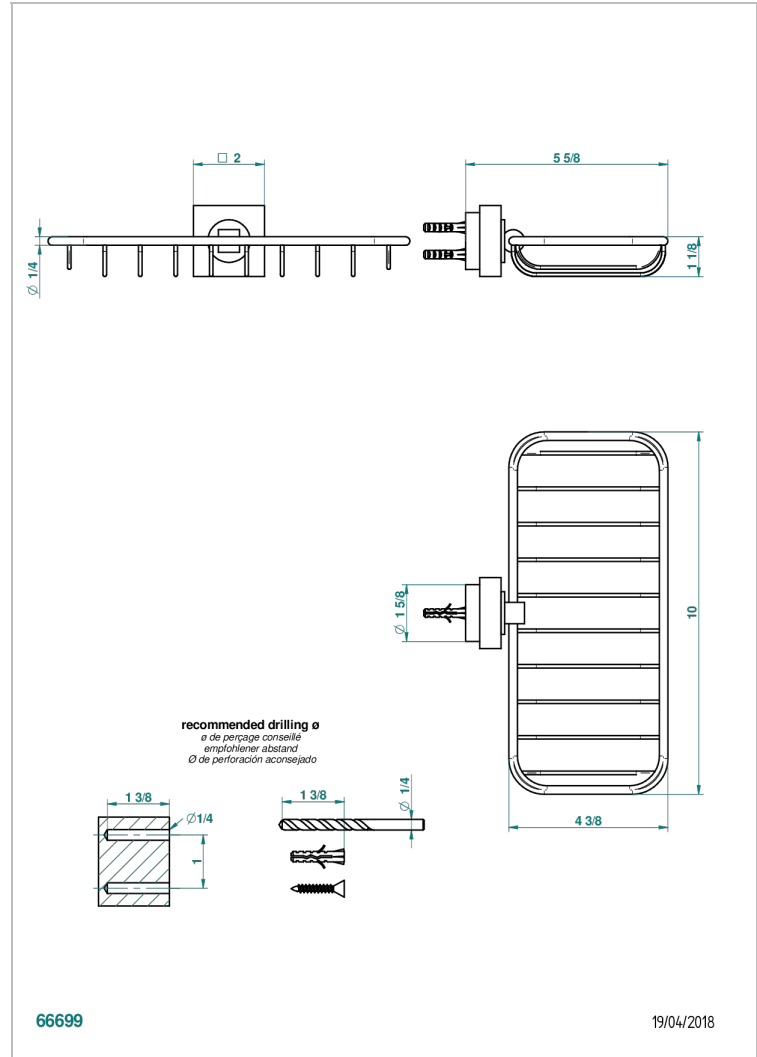

# MONTAIGNE LEONARDO GREY MARBLE WITH LEVER HANDLES

G3U-620A

Net soap dish