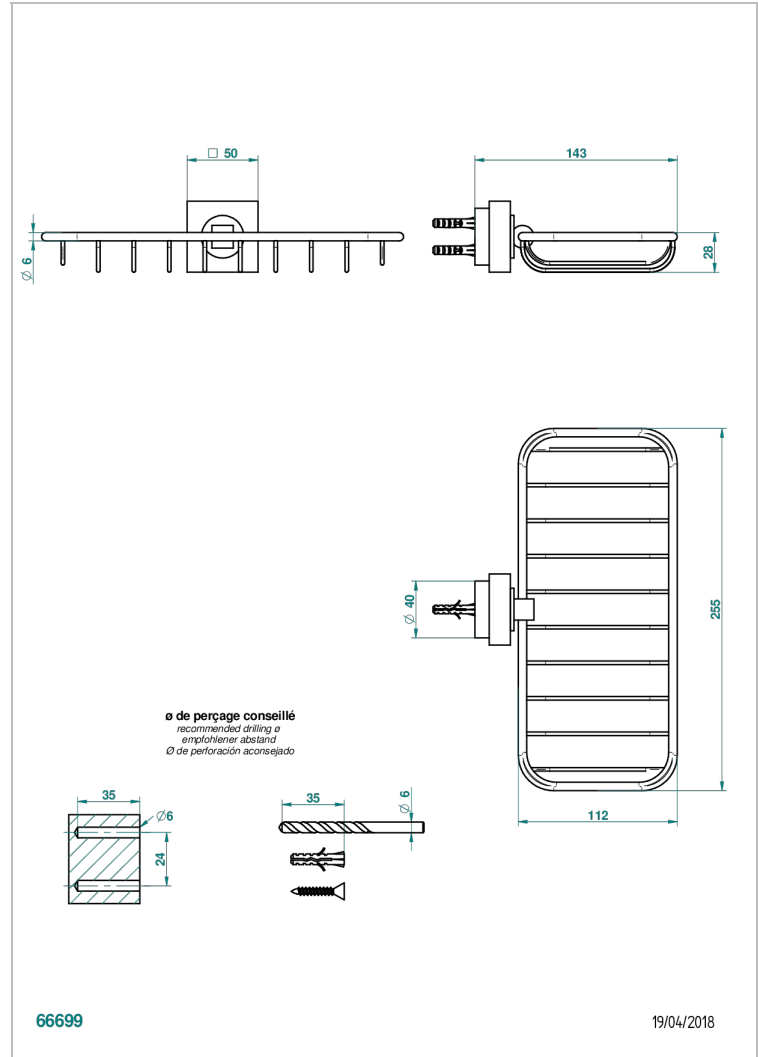

# MONTAIGNE LEONARDO GREY MARBLE WITH LEVER HANDLES

THG<sup>®</sup>  
PARIS

G3U-620A

Jabonera mural para ducha