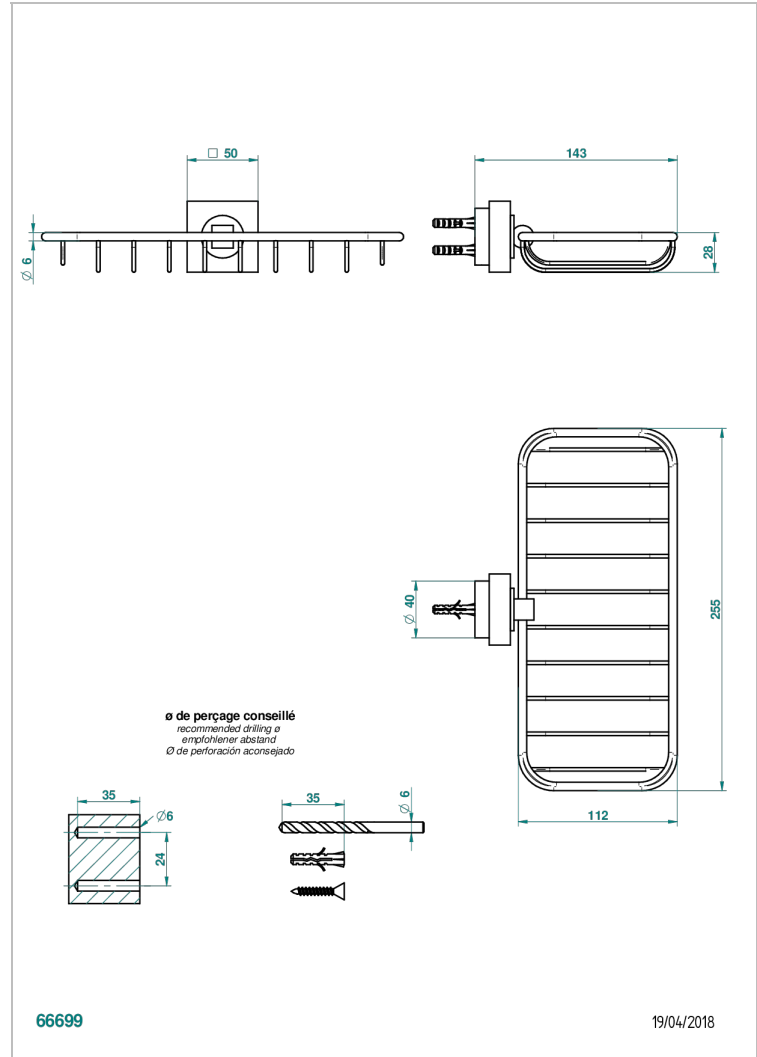

MONTAIGNE LEONARDO GREY MARBLE WITH LEVER HANDLES

G3U-620A

Net soap dish

CHARACTERISTIC

- Montaigne Leonardo Grey marble with lever handles
- Net soap dish

AVAILABLE FINITIONS

Antique nickel - H28
Black ceram - D30
Blush PVD - H62
Brass color PVD - H49
Brown bronze color PVD - F33
Gold color PVD - H52