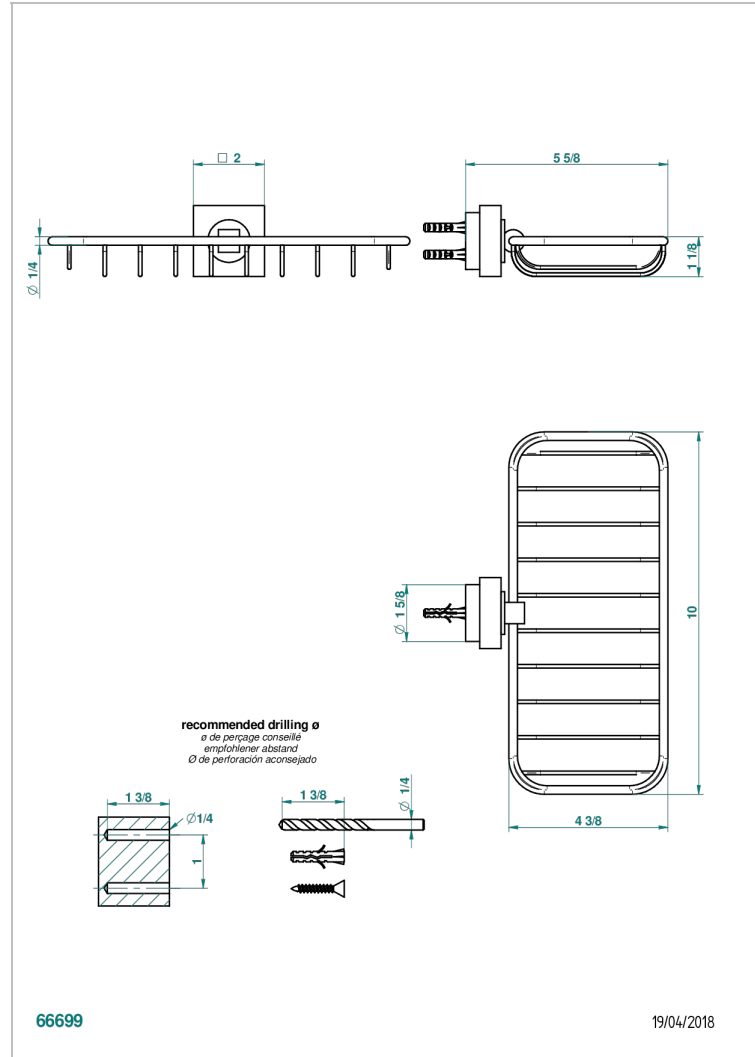

# MONTAIGNE LEONARDO GREY MARBLE WITH LEVER HANDLES

G3U-620A

Net soap dish