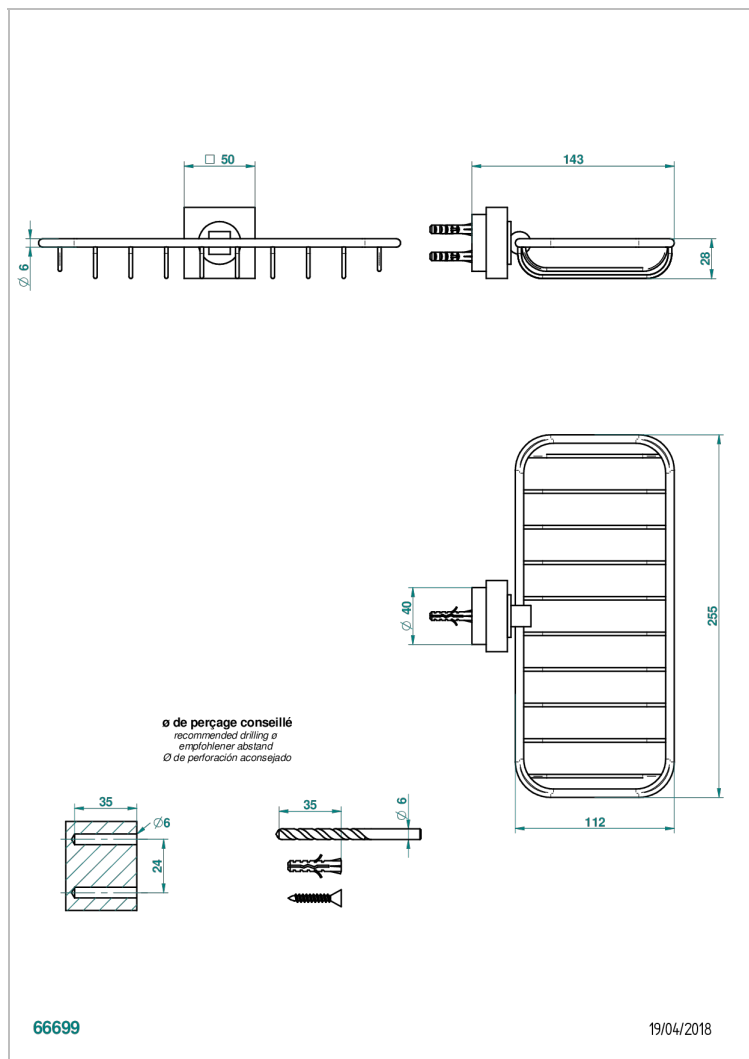

# MONTAIGNE LEONARDO GREY MARBLE

G3T-620A

Soap basket, wall mounted 10" x 4"3/8

## CHARACTERISTIC

- Montaigne Leonardo Grey marble
- Soap basket, wall mounted 10" x 4"3/8