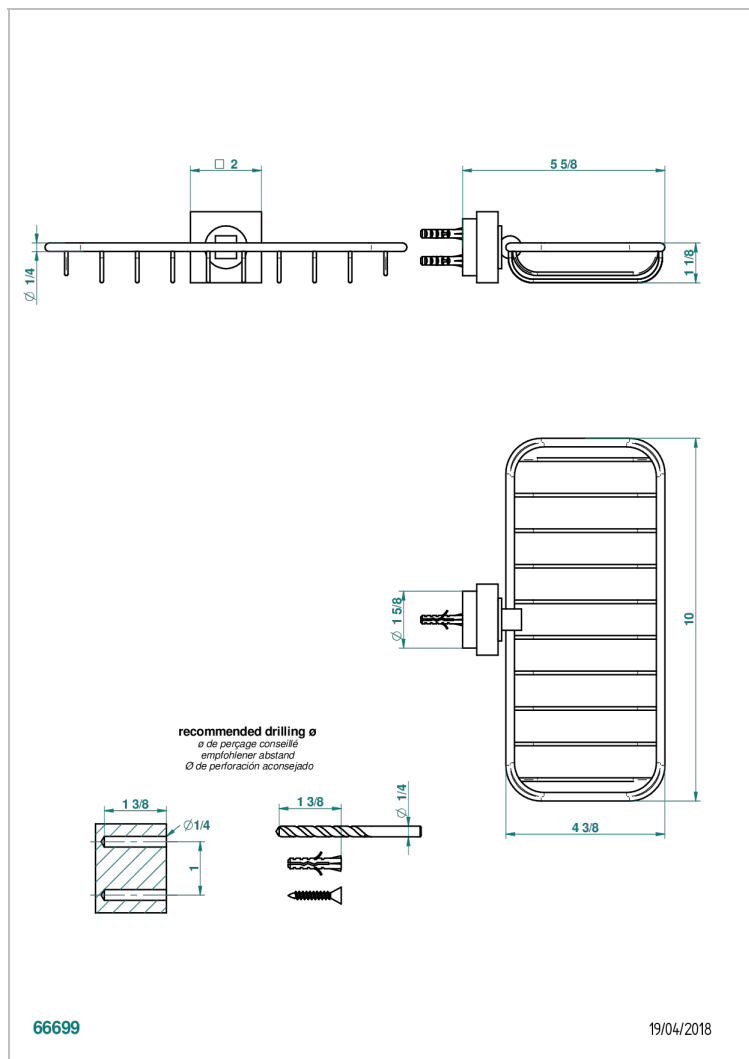

MONTAIGNE LEONARDO GREY MARBLE

G3T-620A

Soap basket, wall mounted 10" x 4"3/8

CHARACTERISTIC

- Montaigne Leonardo Grey marble
- Soap basket, wall mounted 10" x 4"3/8

AVAILABLE FINITIONS

Black ceram - D30

Blush PVD - H62