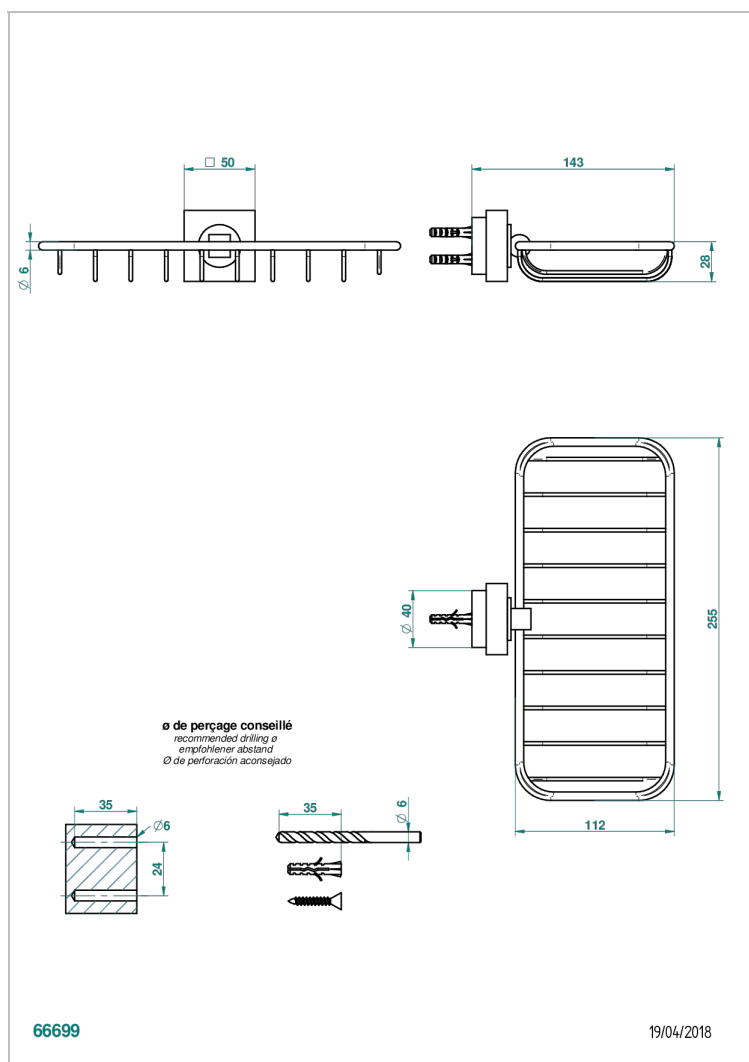

# MONTAIGNE LEONARDO GREY MARBLE

G3T-620A

Net soap dish