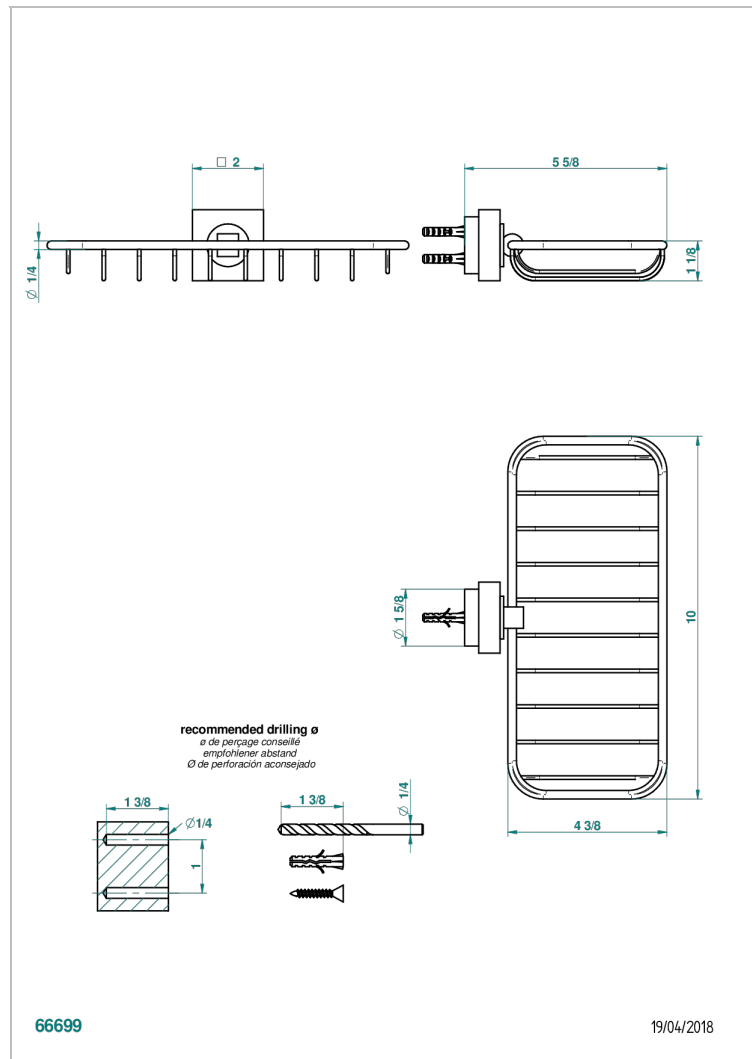

MONTAIGNE LEONARDO GREY MARBLE

G3T-620A

Net soap dish

CHARACTERISTIC

- Montaigne Leonardo Grey marble
- Net soap dish

AVAILABLE FINITIONS

Antique nickel - H28
Black ceram - D30
Blush PVD - H62
Brass color PVD - H49
Brown bronze color PVD - F33
Gold color PVD - H52