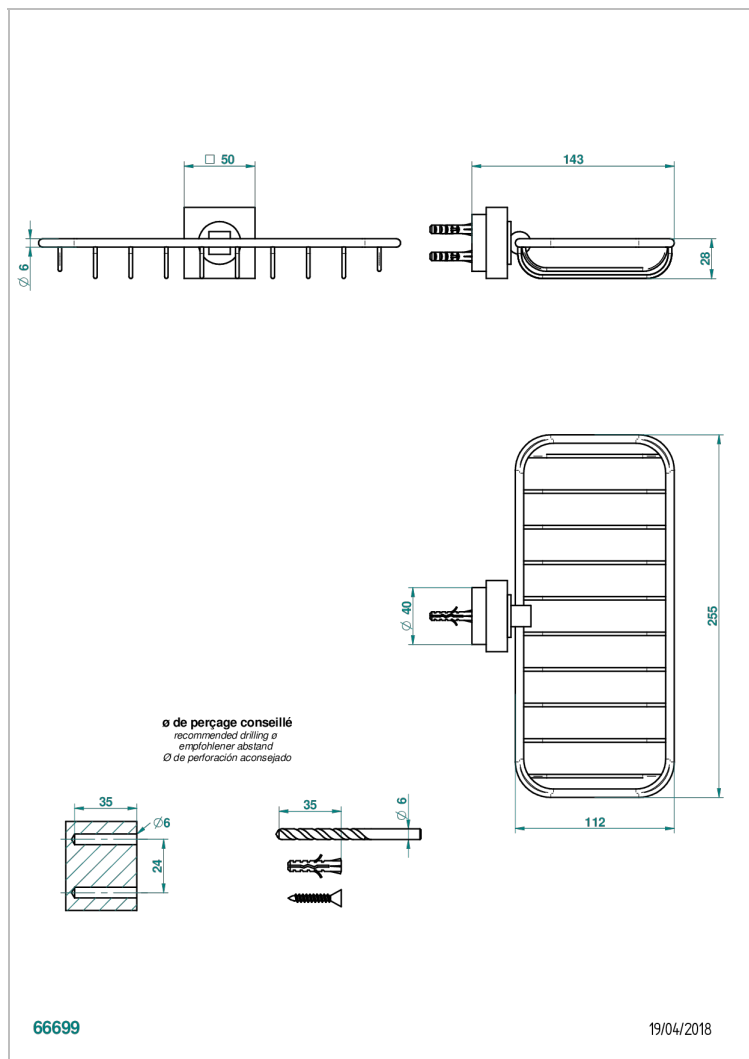

MONTAIGNE LEONARDO GREY MARBLE

G3T-620A

Net soap dish

CHARACTERISTIC

- Montaigne Leonardo Grey marble
- Net soap dish

AVAILABLE FINITIONS

Antique nickel - H28
Black ceram - D30
Blush PVD - H62
Brass color PVD - H49
Brown bronze color PVD - F33
Gold color PVD - H52