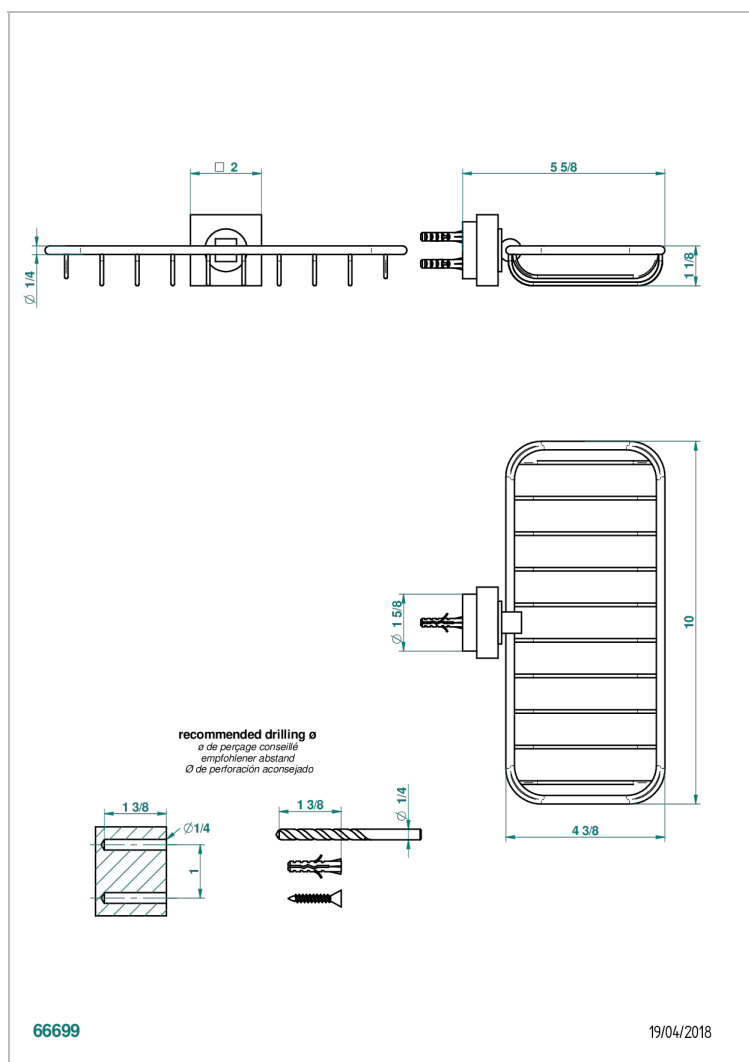

MONTAIGNE LEONARDO GREY MARBLE

G3T-620A

Net soap dish

CHARACTERISTIC

- Montaigne Leonardo Grey marble
- Net soap dish

AVAILABLE FINITIONS

Antique nickel - H28
Black ceram - D30
Blush PVD - H62
Brass color PVD - H49
Brown bronze color PVD - F33
Gold color PVD - H52