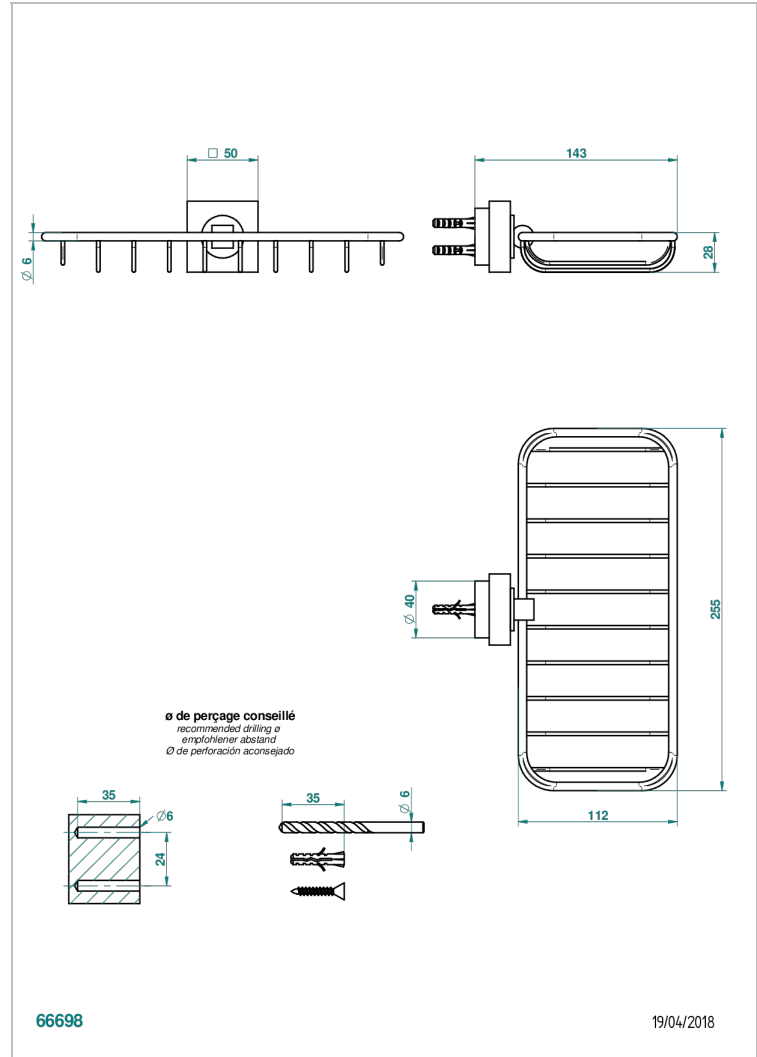

MONTAIGNE GRAND ANTIQUE MARBLE WITH LEVER HANDLES

G3S-620A

Soap basket, wall mounted 10" x 4"3/8

CHARACTERISTIC

- Montaigne Grand Antique marble with lever handles
- Soap basket, wall mounted 10" x 4"3/8

AVAILABLE FINITIONS