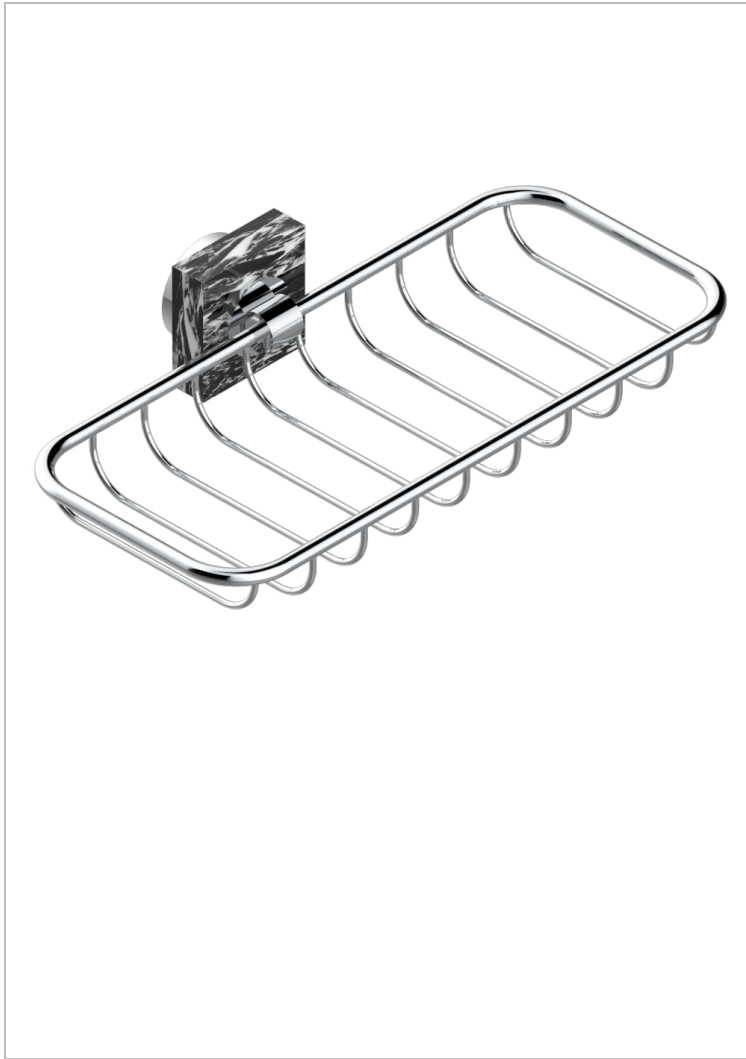

# MONTAIGNE GRAND ANTIQUE MARBLE WITH LEVER HANDLES

G3S-620A

Soap basket, wall mounted 10" x 4"3/8

66698

19/04/2018

## CHARACTERISTIC

- Montaigne Grand Antique marble with lever handles
- Soap basket, wall mounted 10" x 4"3/8