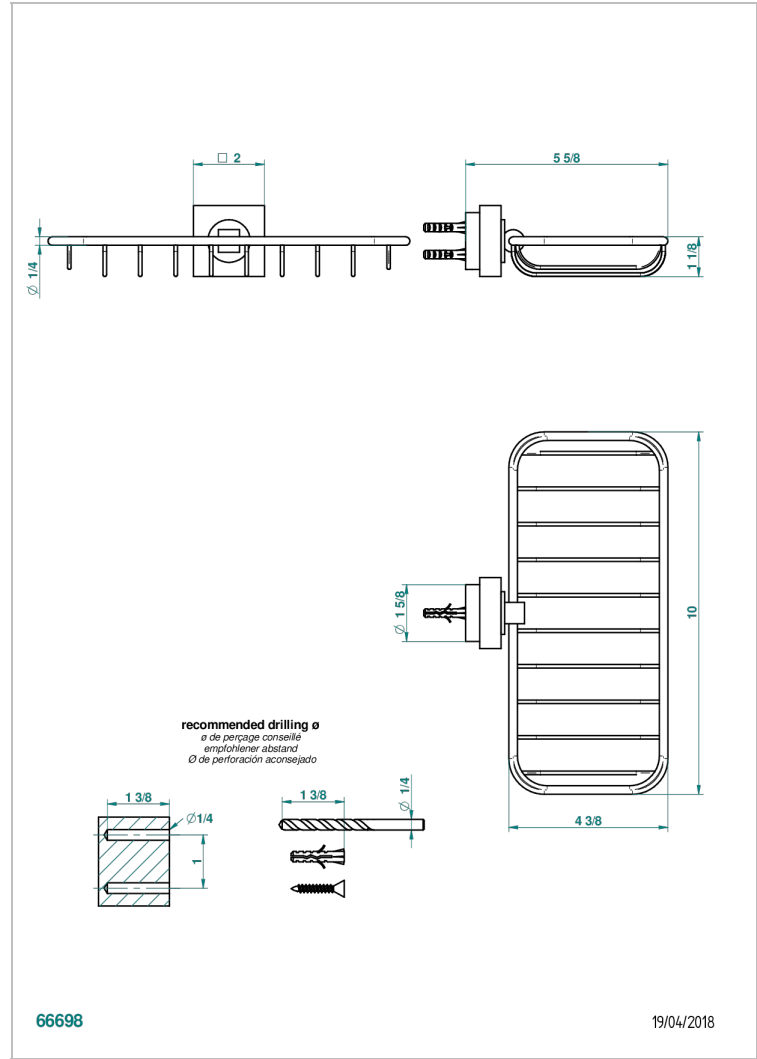

# MONTAIGNE GRAND ANTIQUE MARBLE WITH LEVER HANDLES

G3S-620A

Soap basket, wall mounted 10" x 4"3/8

66698

19/04/2018

## CHARACTERISTIC

- Montaigne Grand Antique marble with lever handles
- Soap basket, wall mounted 10" x 4"3/8