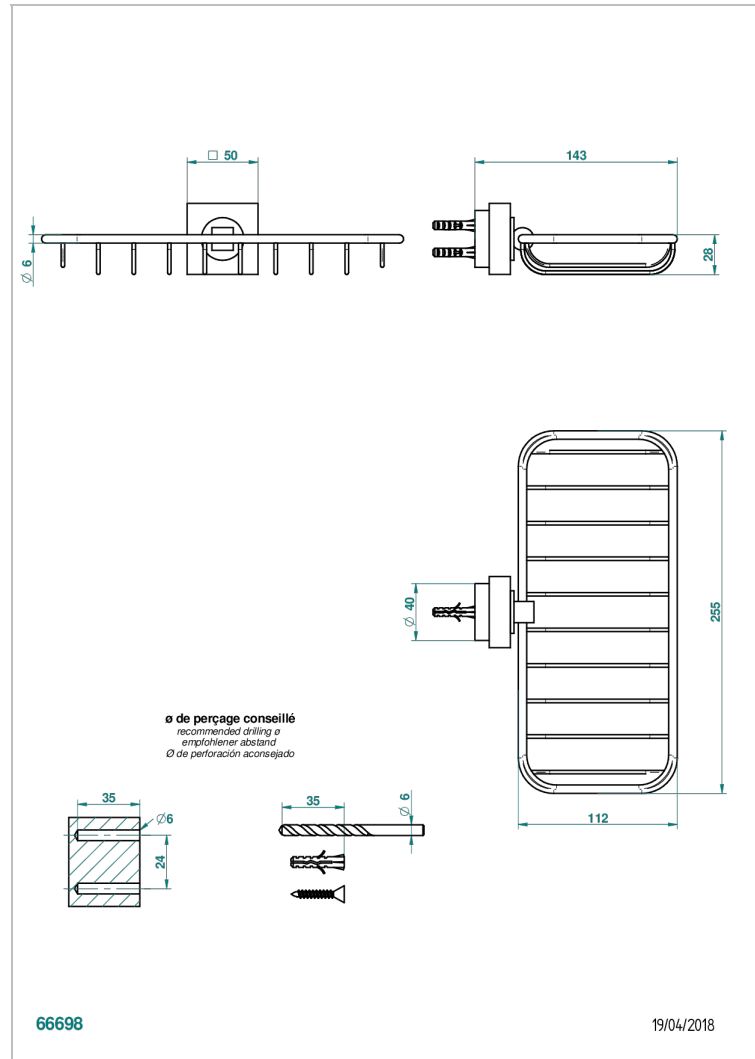

# MONTAIGNE GRAND ANTIQUE MARBLE WITH LEVER

G3S-620A

Jabonera mural para ducha