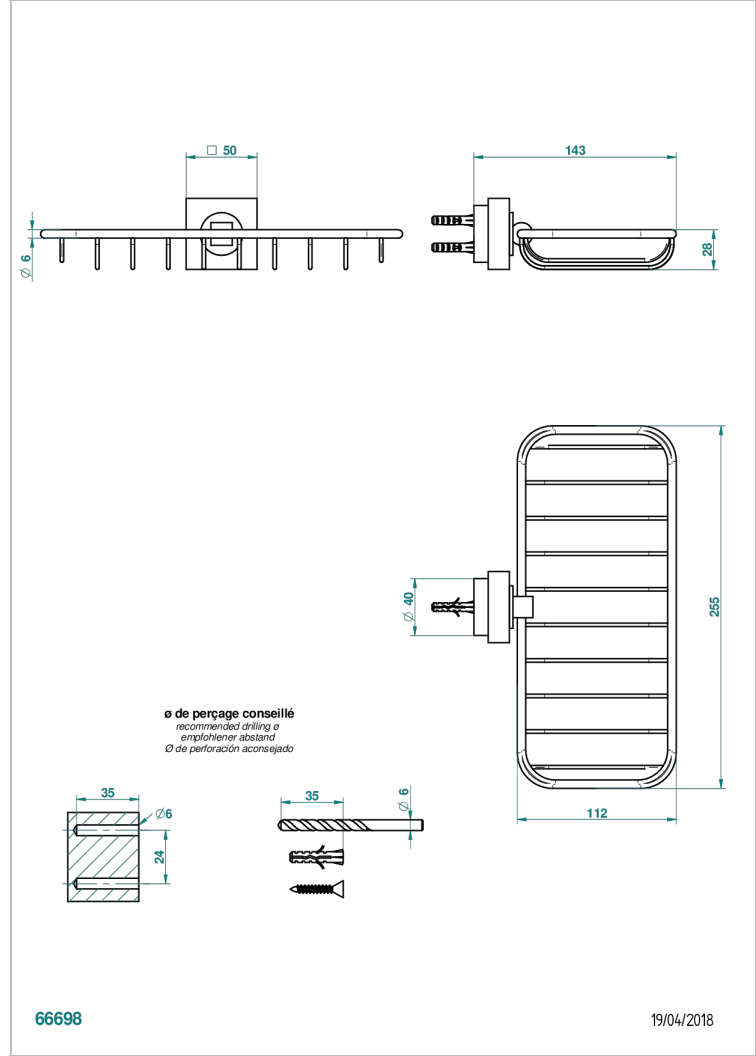

MONTAIGNE GRAND ANTIQUE MARBLE WITH LEVER

G3S-620A

Net soap dish

CHARACTERISTIC

- Montaigne Grand Antique marble with lever
- Net soap dish

AVAILABLE FINITIONS

Antique nickel - H28
Black ceram - D30
Blush PVD - H62
Brass color PVD - H49
Brown bronze color PVD - F33
Gold color PVD - H52