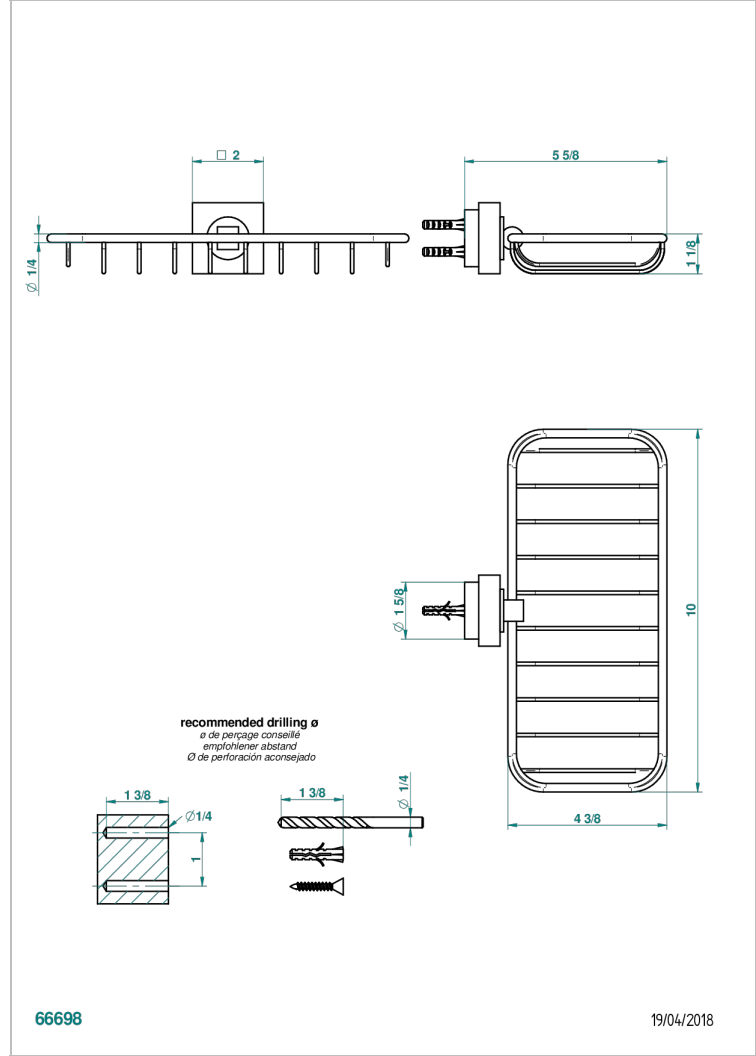

# MONTAIGNE GRAND ANTIQUE MARBLE WITH LEVER

G3S-620A

Jabonera mural para ducha