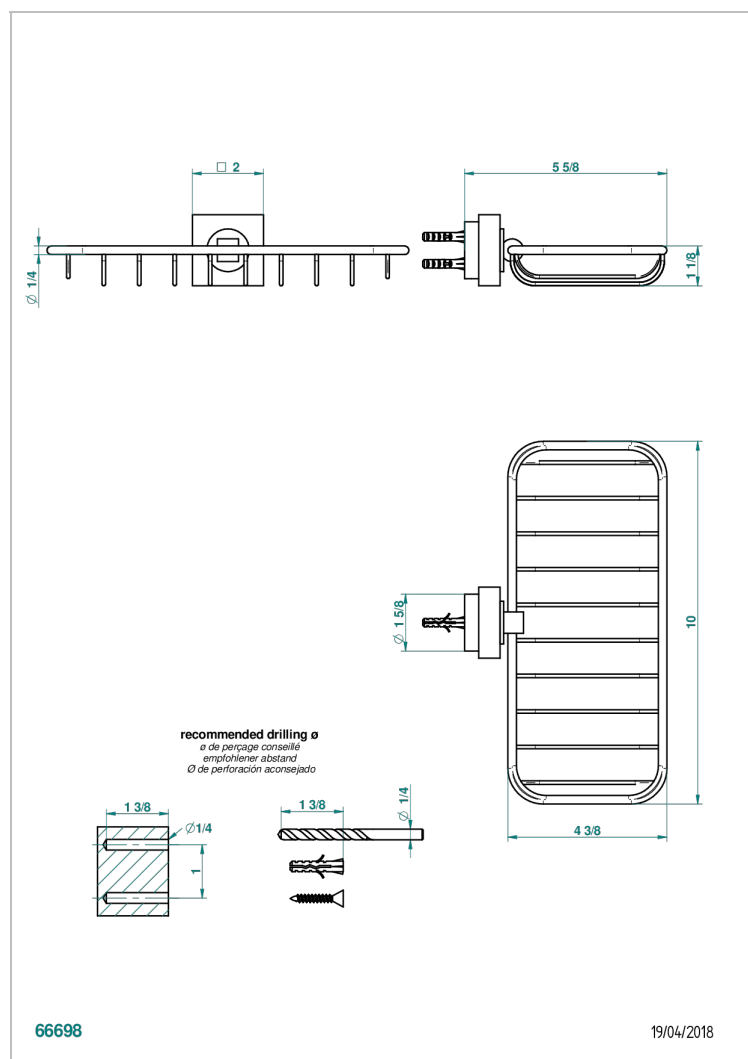

MONTAIGNE GRAND ANTIQUE MARBLE WITH LEVER

G3S-620A

Net soap dish

CHARACTERISTIC

- Montaigne Grand Antique marble with lever
- Net soap dish

AVAILABLE FINITIONS

Antique nickel - H28
Black ceram - D30
Blush PVD - H62
Brass color PVD - H49
Brown bronze color PVD - F33
Gold color PVD - H52