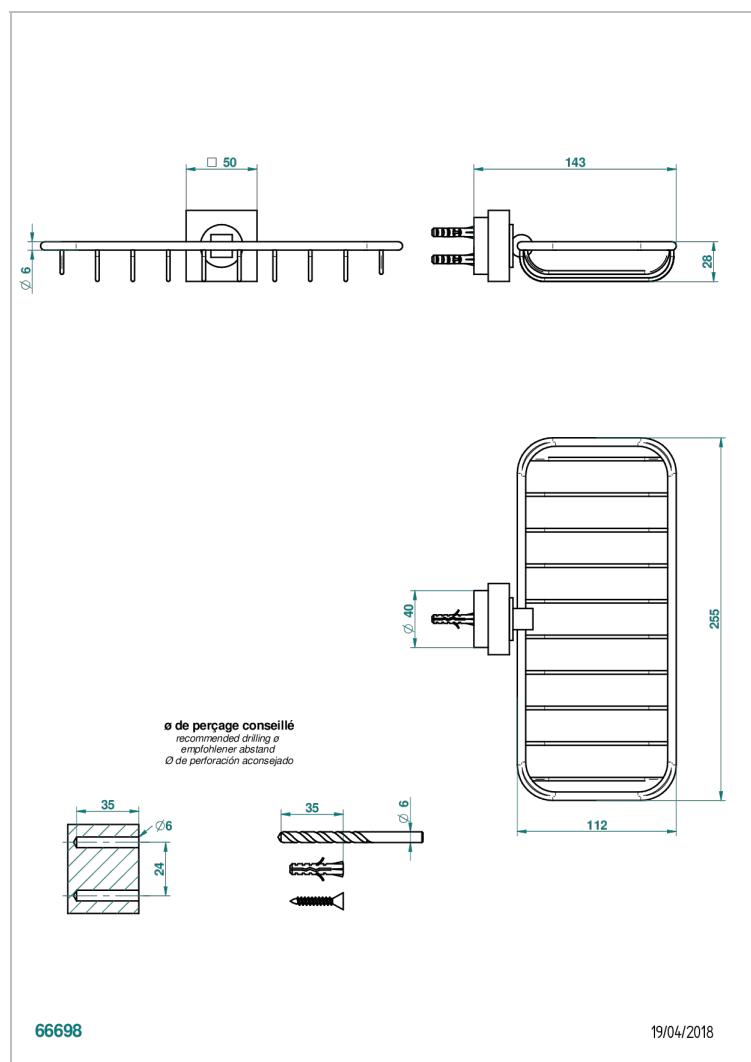

MONTAIGNE GRAND ANTIQUE MARBLE

G3R-620A

Soap basket, wall mounted 10" x 4"3/8

CHARACTERISTIC

- Montaigne Grand Antique marble
- Soap basket, wall mounted 10" x 4"3/8

AVAILABLE FINITIONS

Black ceram - D30

Blush PVD - H62