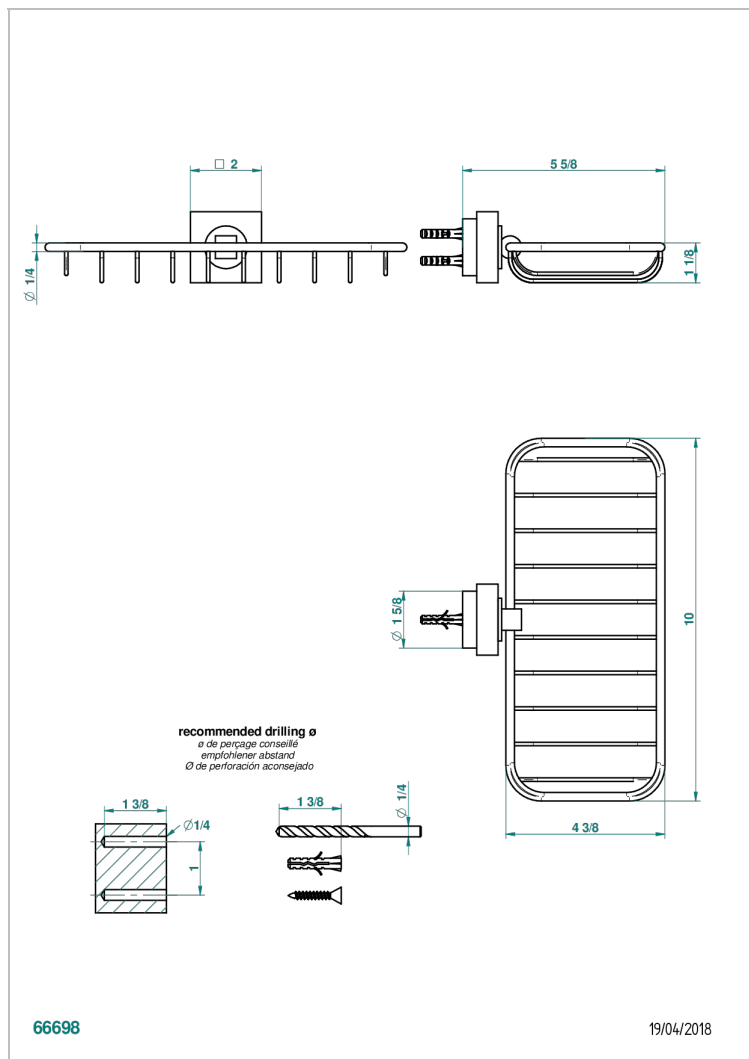

MONTAIGNE GRAND ANTIQUE MARBLE

G3R-620A

Soap basket, wall mounted 10" x 4"3/8

CHARACTERISTIC

- Montaigne Grand Antique marble
- Soap basket, wall mounted 10" x 4"3/8

AVAILABLE FINITIONS

Black ceram - D30

Blush PVD - H62