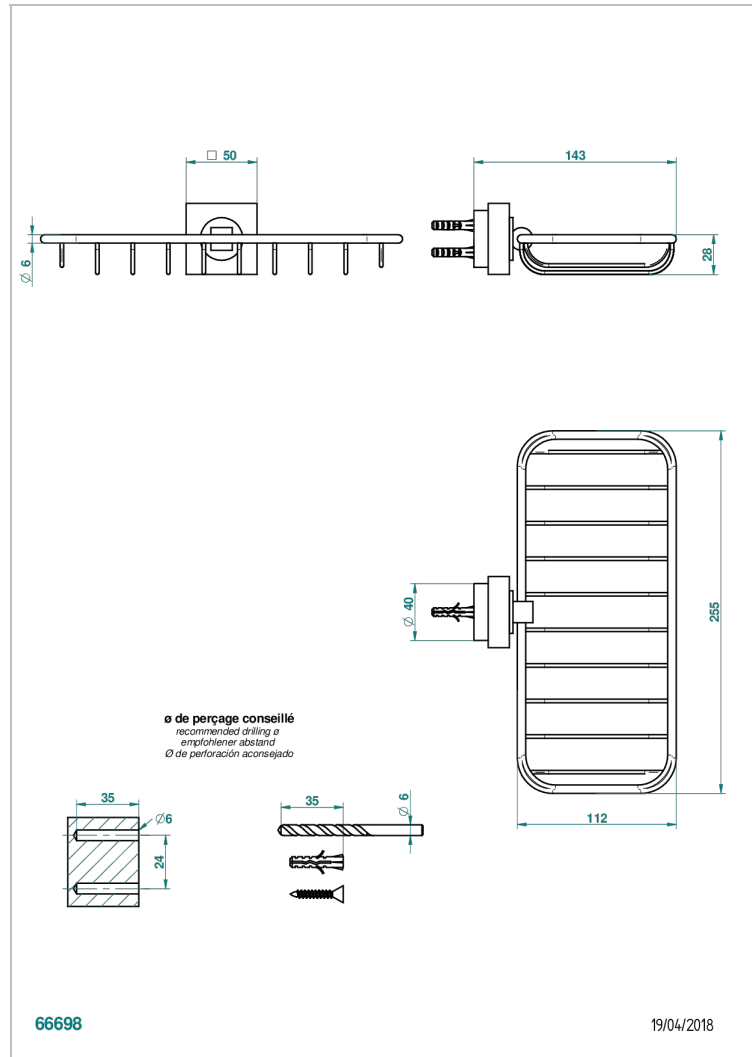

MONTAIGNE GRAND ANTIQUE MARBLE

G3R-620A

Net soap dish

THG[®]
PARIS

CHARACTERISTIC

- Montaigne Grand Antique marble
- Net soap dish

AVAILABLE FINITIONS

Antique nickel - H28
Black ceram - D30
Blush PVD - H62
Brass color PVD - H49
Brown bronze color PVD - F33
Gold color PVD - H52

Nickel color PVD - H55
Polished chrome (color finish) - A02
Polished chrome / Polished gold (color finish) - G02
Polished gold (color finish) - F01
Polished nickel - B01
Soft gold - F30

Soft matt gold - F31
Umber PVD - H66
Varnished matt antique red copper (color finish) - H07