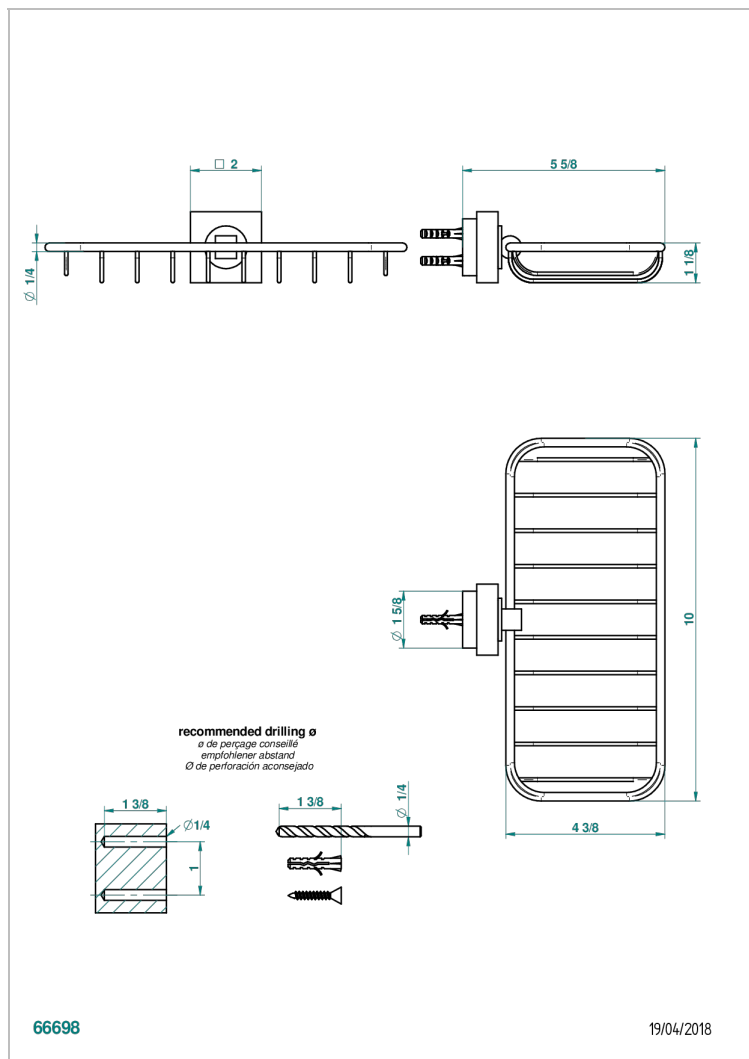

MONTAIGNE GRAND ANTIQUE MARBLE

G3R-620A

Net soap dish

CHARACTERISTIC

- Montaigne Grand Antique marble
- Net soap dish

AVAILABLE FINITIONS

Antique nickel - H28
Black ceram - D30
Blush PVD - H62
Brass color PVD - H49
Brown bronze color PVD - F33
Gold color PVD - H52