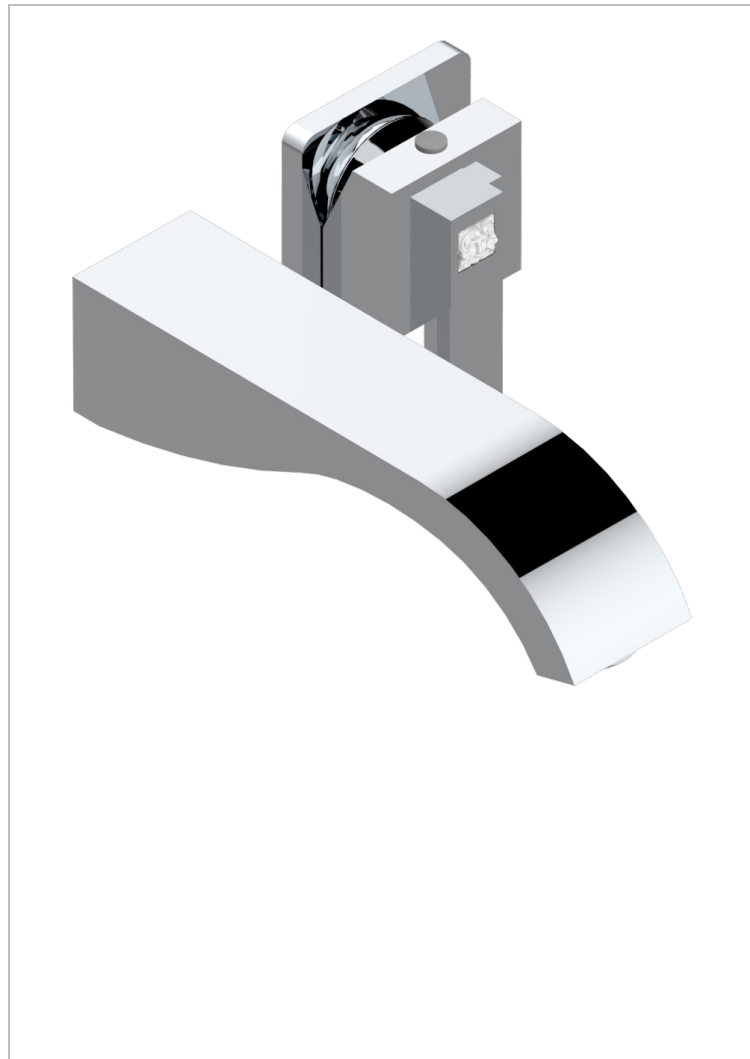

MASQUE DE FEMME, METAL LISO

A2U-6541B

THG[®]
PARIS

Trim only for Built-in basin mixer with spout (two x 1/2" inlets and one 1/2" outlet), without waste

CARACTERÍSTICAS

- Masque de Femme, metal liso
- Trim only for Built-in basin mixer with spout (two x 1/2" inlets and one 1/2" outlet), without waste

PRODUCTOS RELACIONADOS

- Ref. G00-5840/MAUS Rough parts for concealed wall-mounted mixer with 1/2" outlet

ACABADOS DISPONIBLES

Cerámica negra mate - D30
Cromo - A02
Cromo / dorado - G02
Cromo mate - C02
Dorado - F01
Dorado mate - F07

Dorado pálido - F30
Dorado pálido mate (sin barniz) - F31
Níquel - B01
Níquel mate - C01
Níquel viejo - H28
Pvd blush - H62

Pvd blush mate - H60
Pvd color latón - H49
Pvd color latón mate - H50
Pvd color níquel - H55
Pvd color níquel mate - H56
Pvd color oro - H52