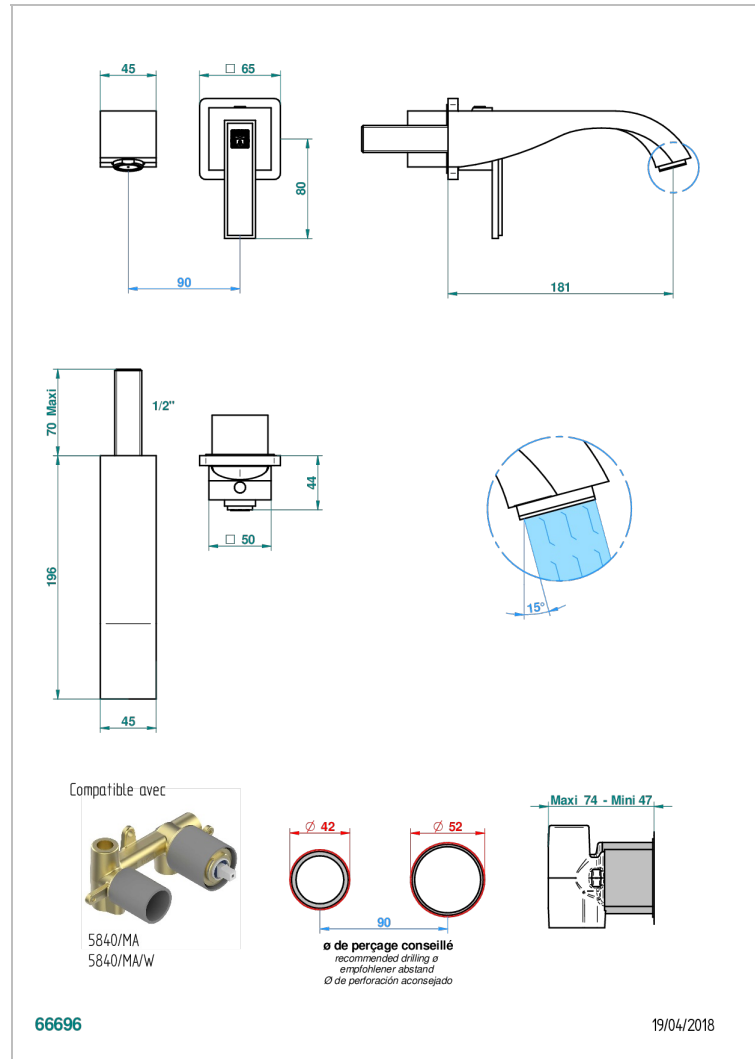

MASQUE DE FEMME, METAL LISO

A2U-6541B

THG[®]
PARIS

Trim only for Built-in basin mixer with spout (two x 1/2" inlets and one 1/2" outlet), without waste

CARACTERÍSTICAS

- Masque de Femme, metal liso
- Trim only for Built-in basin mixer with spout (two x 1/2" inlets and one 1/2" outlet), without waste

PRODUCTOS RELACIONADOS

- Ref. G00-5840/MAUS Rough parts for concealed wall-mounted mixer with 1/2" outlet

ACABADOS DISPONIBLES

Cerámica negra mate - D30
Cromo - A02
Cromo / dorado - G02
Cromo mate - C02
Dorado - F01
Dorado mate - F07