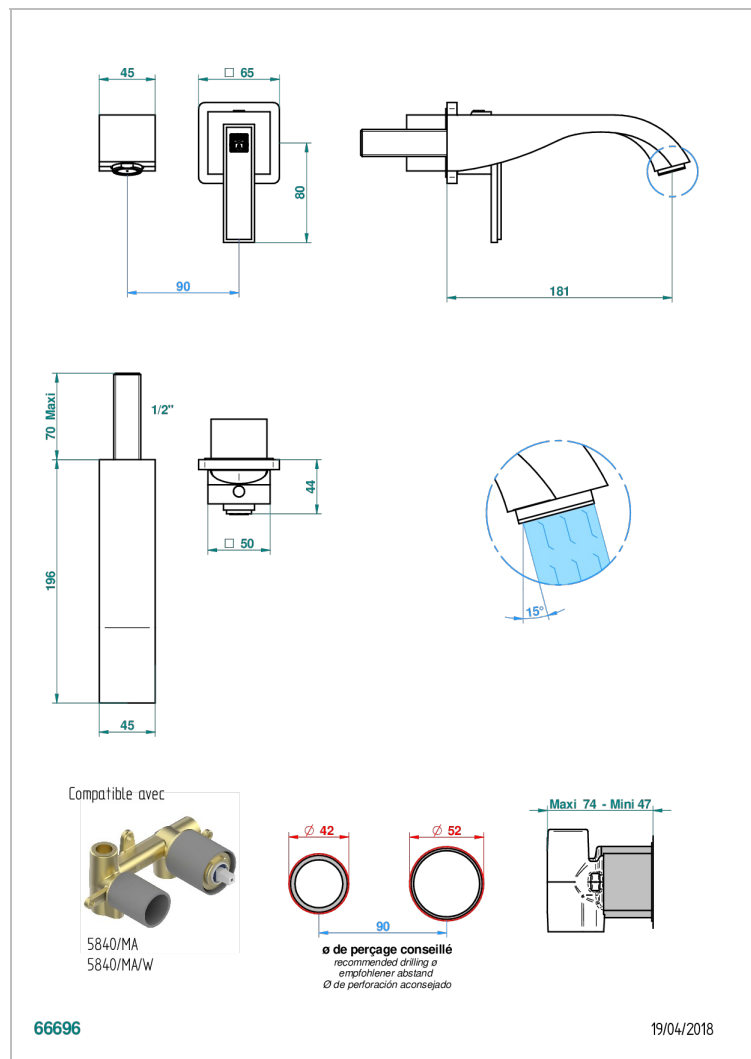

# MASQUE DE FEMME SMOOTH METAL

A2U-6541B

Trim only for Built-in basin mixer with spout (two x 1/2" inlets and one 1/2" outlet), without waste

## CHARACTERISTIC

- Masque de Femme Smooth metal
- Trim only for Built-in basin mixer with spout (two x 1/2" inlets and one 1/2" outlet), without waste

## RELATED SKU'S

- Ref. G00-5840/MAUS Rough parts for concealed wall-mounted mixer with 1/2" outlet