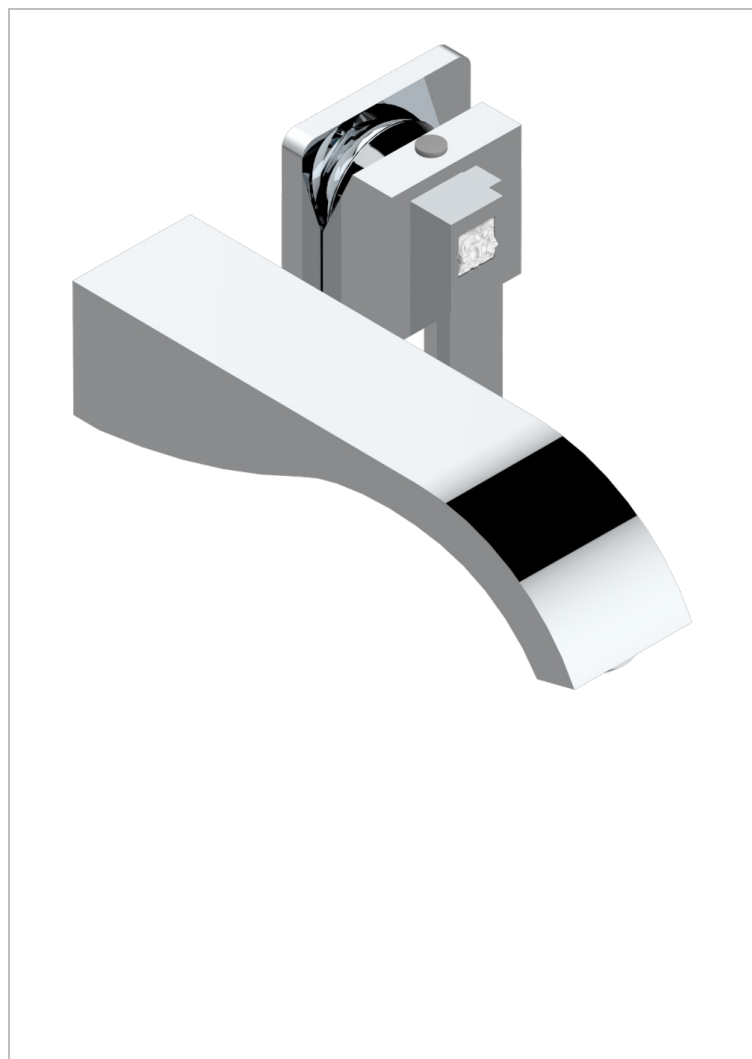

# MASQUE DE FEMME SMOOTH METAL

A2U-6541B

Trim only for Built-in basin mixer with spout (two x 1/2" inlets and one 1/2" outlet), without waste

## CHARACTERISTIC

- Masque de Femme Smooth metal
- Trim only for Built-in basin mixer with spout (two x 1/2" inlets and one 1/2" outlet), without waste

## RELATED SKU'S

- Ref. G00-5840/MAUS Rough parts for concealed wall-mounted mixer with 1/2" outlet