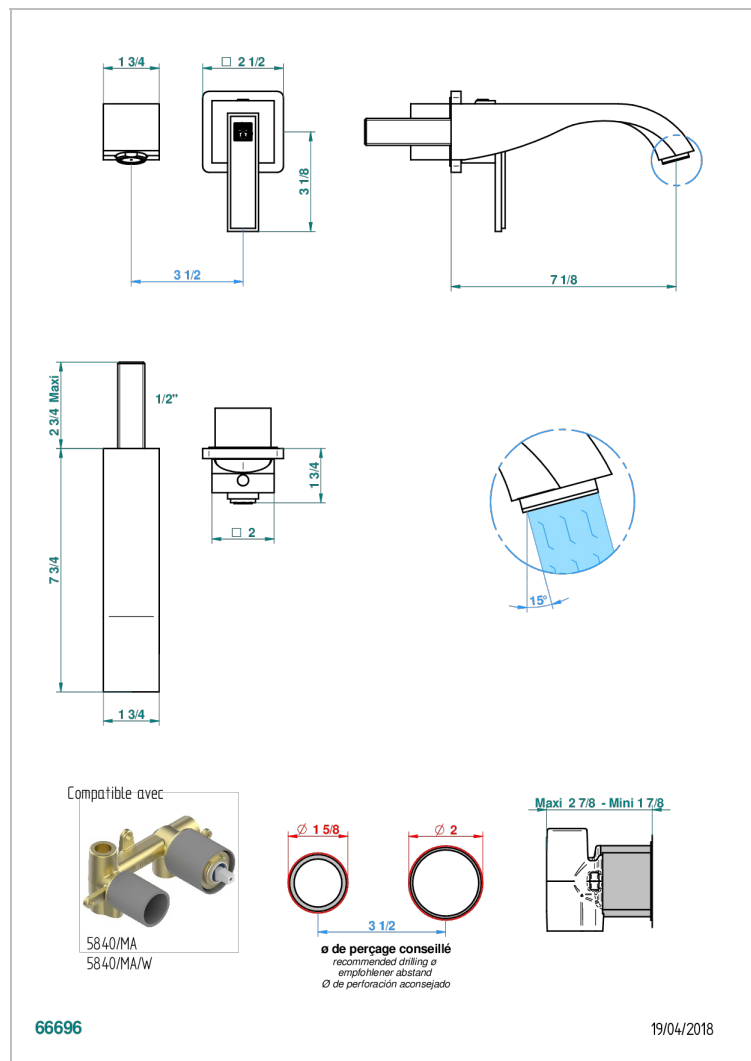

MASQUE DE FEMME, METAL LISO

A2U-6541B

Trim only for Built-in basin mixer with spout (two x 1/2" inlets and one 1/2" outlet), without waste

CARACTERÍSTICAS

- Masque de Femme, metal liso
- Trim only for Built-in basin mixer with spout (two x 1/2" inlets and one 1/2" outlet), without waste

PRODUCTOS RELACIONADOS

- Ref. G00-5840/MAUS Rough parts for concealed wall-mounted mixer with 1/2" outlet

ACABADOS DISPONIBLES

Cerámica negra mate - D30
Cromo - A02
Cromo / dorado - G02
Cromo mate - C02
Dorado - F01
Dorado mate - F07