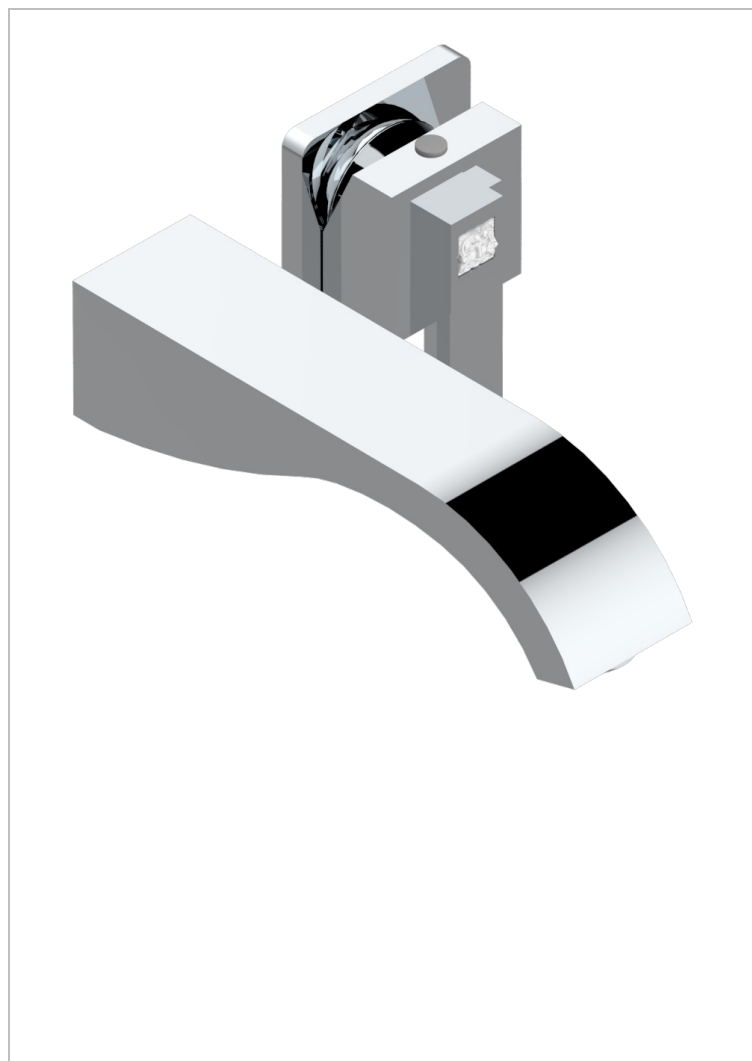

MASQUE DE FEMME, METAL LISO

A2U-6541B

Trim only for Built-in basin mixer with spout (two x 1/2" inlets and one 1/2" outlet), without waste

CARACTERÍSTICAS

- Masque de Femme, metal liso
- Trim only for Built-in basin mixer with spout (two x 1/2" inlets and one 1/2" outlet), without waste

PRODUCTOS RELACIONADOS

- Ref. G00-5840/MAUS Rough parts for concealed wall-mounted mixer with 1/2" outlet

ACABADOS DISPONIBLES

Cerámica negra mate - D30
Cromo - A02
Cromo / dorado - G02
Cromo mate - C02
Dorado - F01
Dorado mate - F07

Dorado pálido - F30
Dorado pálido mate (sin barniz) - F31
Níquel - B01
Níquel mate - C01
Níquel viejo - H28
Pvd blush - H62

Pvd blush mate - H60
Pvd color latón - H49
Pvd color latón mate - H50
Pvd color níquel - H55
Pvd color níquel mate - H56
Pvd color oro - H52