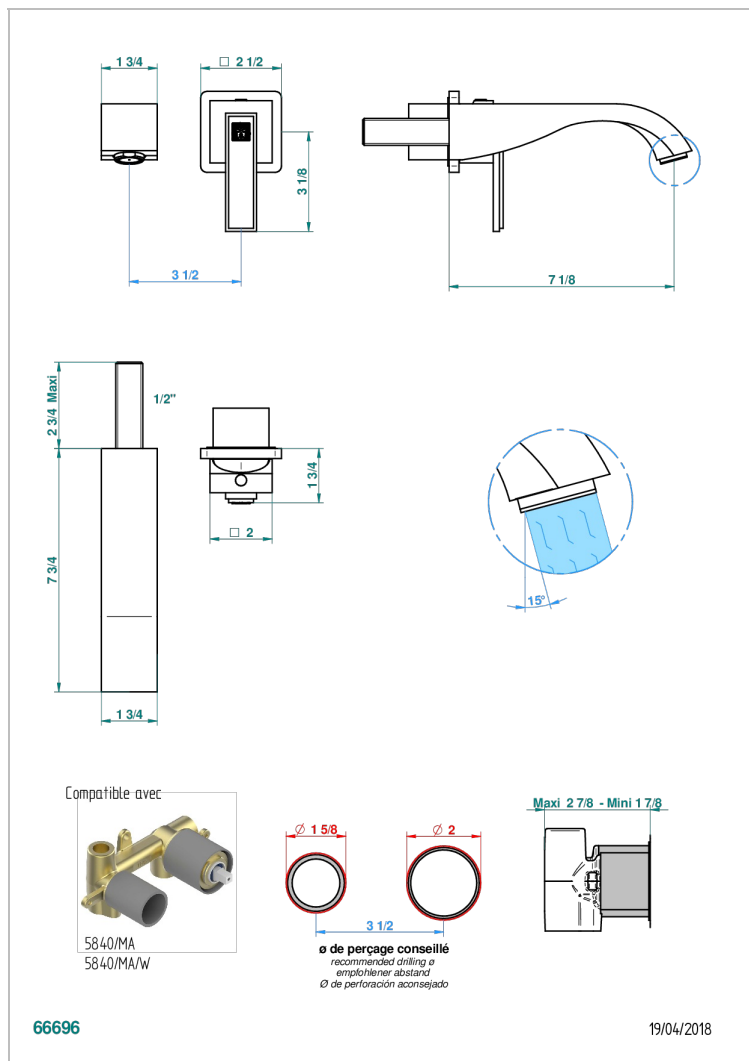

MASQUE DE FEMME SMOOTH METAL

A2U-6541B

Trim only for Built-in basin mixer with spout (two x 1/2" inlets and one 1/2" outlet), without waste

CHARACTERISTIC

- Masque de Femme Smooth metal
- Trim only for Built-in basin mixer with spout (two x 1/2" inlets and one 1/2" outlet), without waste

RELATED SKU'S

- Ref. G00-5840/MAUS Rough parts for concealed wall-mounted mixer with 1/2" outlet

AVAILABLE FINITIONS

Black ceram - D30
Blush PVD - H62
Brass color PVD - H49
Brown bronze color PVD - F33
Chrome polished - A02
Chrome polished / gold polished - G02