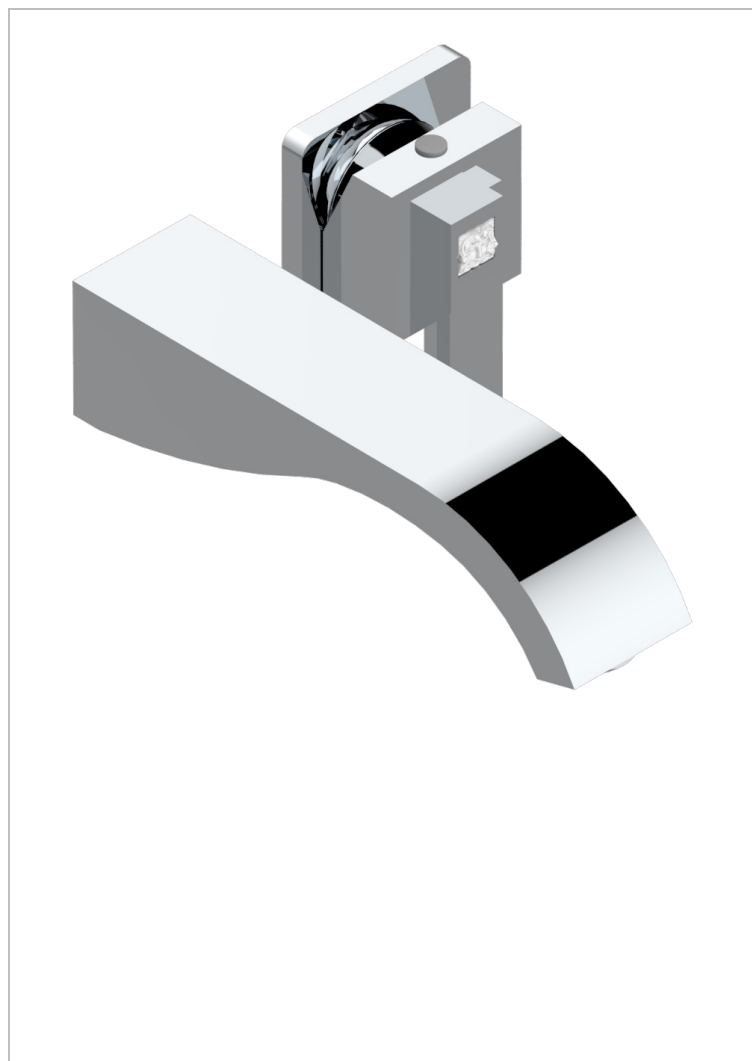

MASQUE DE FEMME SMOOTH METAL

A2U-6541B

Trim only for Built-in basin mixer with spout (two x 1/2" inlets and one 1/2" outlet), without waste

CHARACTERISTIC

- Masque de Femme Smooth metal
- Trim only for Built-in basin mixer with spout (two x 1/2" inlets and one 1/2" outlet), without waste

RELATED SKU'S

- Ref. G00-5840/MAUS Rough parts for concealed wall-mounted mixer with 1/2" outlet

AVAILABLE FINITIONS

Black ceram - D30
Blush PVD - H62
Brass color PVD - H49
Brown bronze color PVD - F33
Chrome polished - A02
Chrome polished / gold polished - G02

Gold color PVD - H52
Gold mat - F07
Gold polished - F01
Graphite PVD - H64
Matt Umber PVD - H67
Matt blush PVD - H60

Matt brass color PVD - H50
Matt brown bronze color PVD - F34
Matt chrome (American satin) - C02
Matt gold color PVD - H53
Matt graphite PVD - H65
Matt nickel (American satin) - C01

Matt nickel color PVD - H56
Nickel antique / Sovereign - H28
Nickel color PVD - H55
Nickel polished - B01
Soft gold - F30
Soft matt gold - F31

Umber PVD - H66