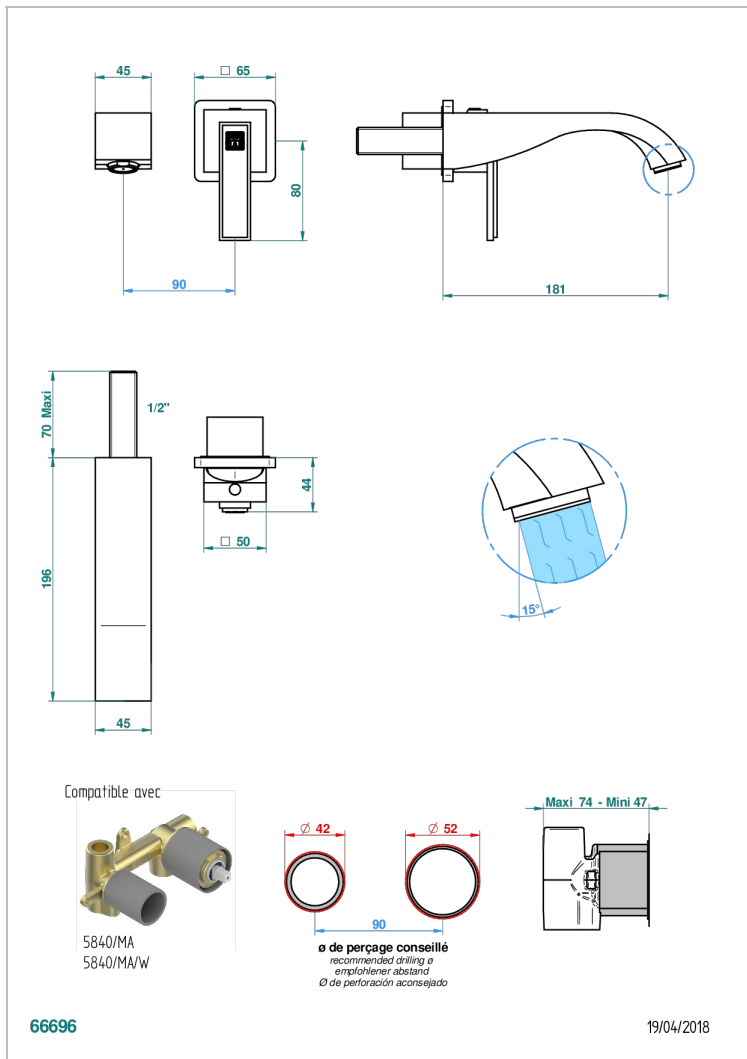

# MASQUE DE FEMME, METAL LISO

A2U-6541B

THG<sup>®</sup>  
PARIS

Trim only for Built-in basin mixer with spout (two x 1/2" inlets and one 1/2" outlet), without waste

## CARACTERÍSTICAS

- Masque de Femme, metal liso
- Trim only for Built-in basin mixer with spout (two x 1/2" inlets and one 1/2" outlet), without waste

## PRODUCTOS RELACIONADOS

- Ref. G00-5840/MA Parte empotrada para mezclador mural con salida hembra 1/2