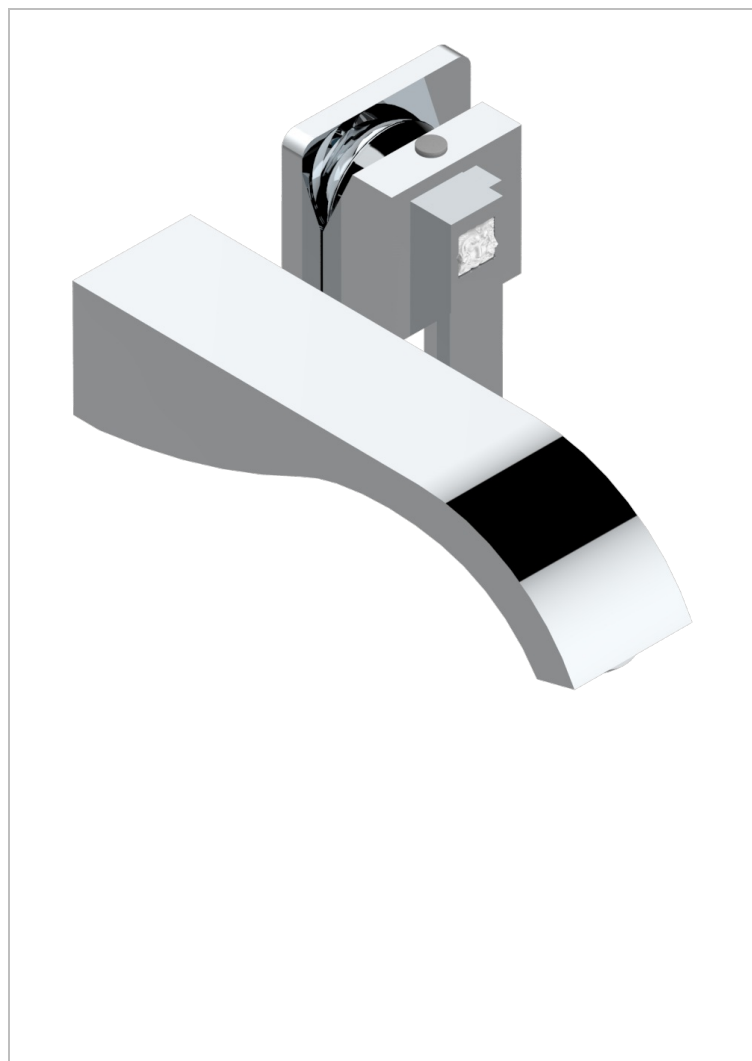

# MASQUE DE FEMME SMOOTH METAL

A2U-6541B

Trim only for Built-in basin mixer with spout (two x 1/2" inlets and one 1/2" outlet), without waste

## CHARACTERISTIC

- Masque de Femme Smooth metal
- Trim only for Built-in basin mixer with spout (two x 1/2" inlets and one 1/2" outlet), without waste

## RELATED SKU'S

- Ref. G00-5840/MA Rough parts for concealed wall-mounted mixer with 1/2" outlet

## AVAILABLE FINITIONS

Antique nickel - H28  
Black ceram - D30  
Blush PVD - H62  
Brass color PVD - H49  
Brown bronze color PVD - F33  
Gold color PVD - H52

Graphite PVD - H64  
Matt Umber PVD - H67  
Matt blush PVD - H60  
Matt brass color PVD - H50  
Matt brown bronze color PVD - F34  
Matt chrome - C02