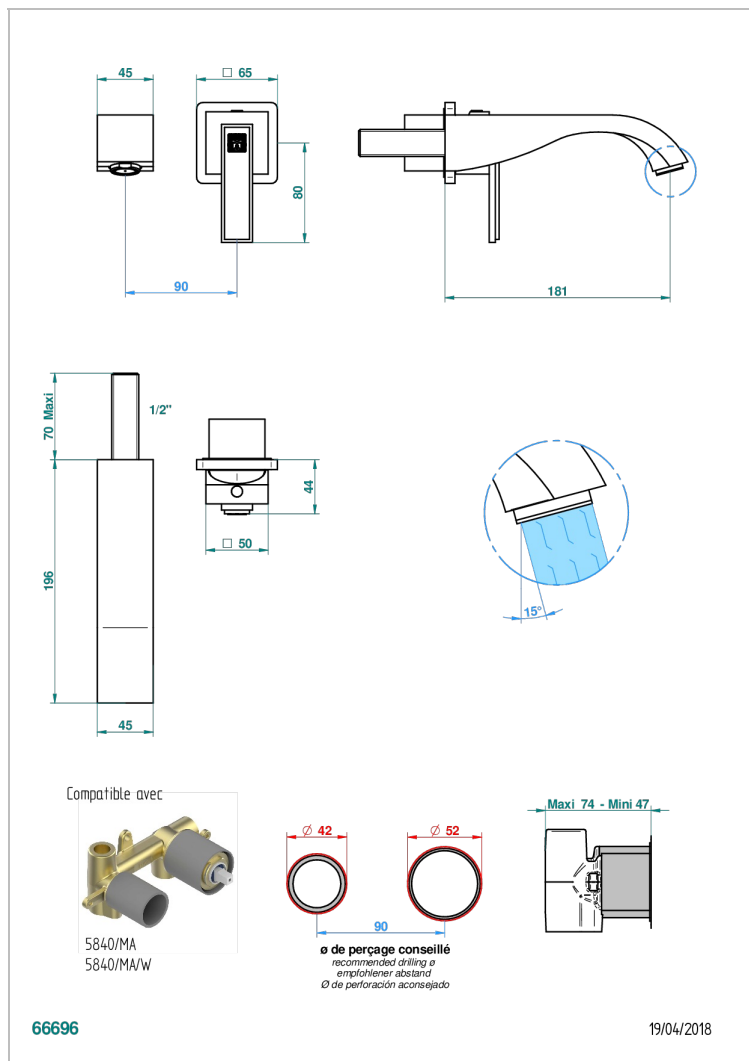

# MASQUE DE FEMME SMOOTH METAL

A2U-6541B

Trim only for Built-in basin mixer with spout (two x 1/2" inlets and one 1/2" outlet), without waste

## CHARACTERISTIC

- Masque de Femme Smooth metal
- Trim only for Built-in basin mixer with spout (two x 1/2" inlets and one 1/2" outlet), without waste

## RELATED SKU'S

- Ref. G00-5840/MA Rough parts for concealed wall-mounted mixer with 1/2" outlet