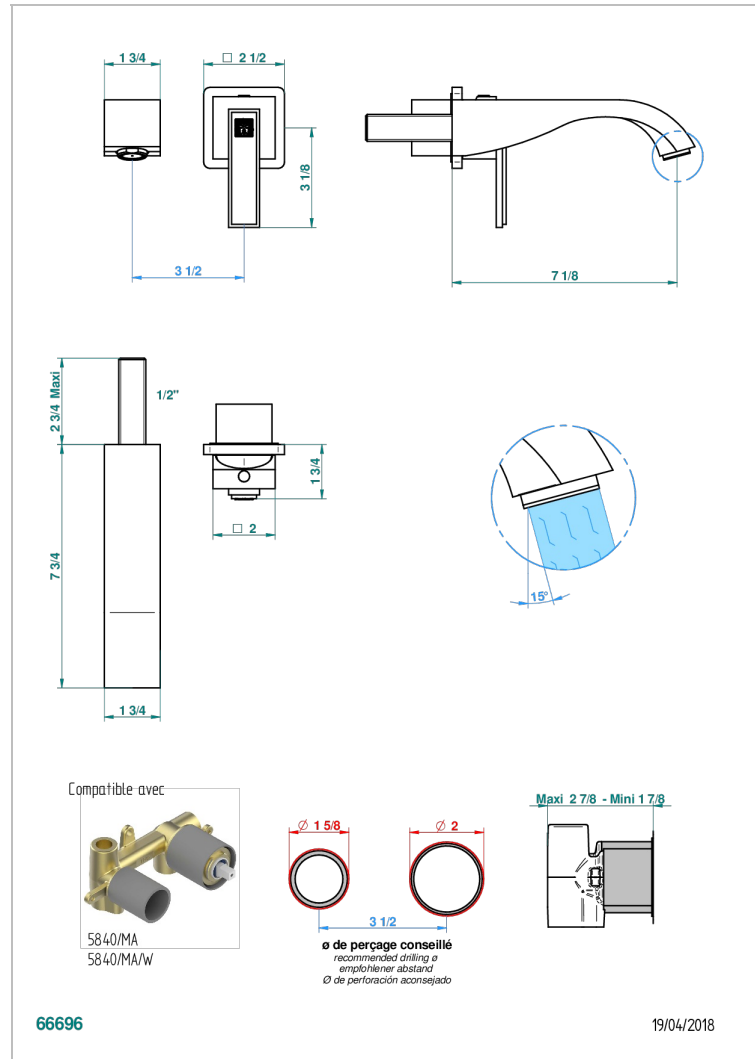

# MASQUE DE FEMME, METAL LISO

A2U-6541B

THG<sup>®</sup>  
PARIS

Trim only for Built-in basin mixer with spout (two x 1/2" inlets and one 1/2" outlet), without waste

## CARACTERÍSTICAS

- Masque de Femme, metal liso
- Trim only for Built-in basin mixer with spout (two x 1/2" inlets and one 1/2" outlet), without waste

## PRODUCTOS RELACIONADOS

- Ref. G00-5840/MA Parte empotrada para mezclador mural con salida hembra 1/2"