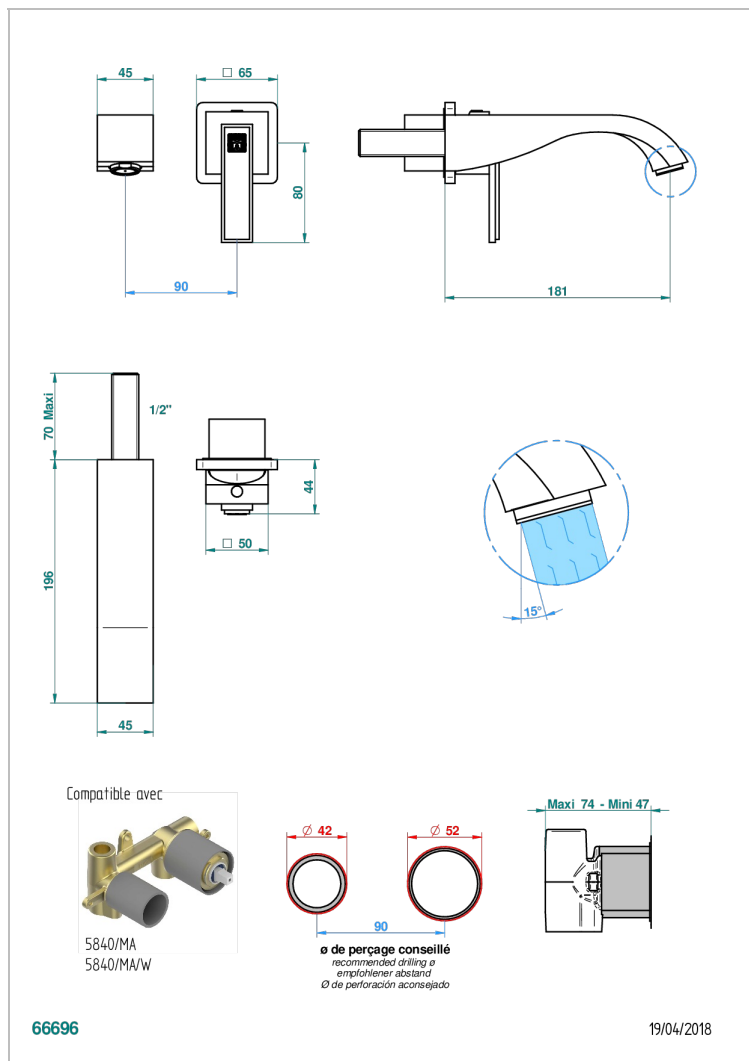

# MASQUE DE FEMME, METAL LISO

A2U-6541B

THG<sup>®</sup>  
PARIS

Trim only for Built-in basin mixer with spout (two x 1/2" inlets and one 1/2" outlet), without waste

## CARACTERÍSTICAS

- Masque de Femme, metal liso
- Trim only for Built-in basin mixer with spout (two x 1/2" inlets and one 1/2" outlet), without waste

## PRODUCTOS RELACIONADOS

- Ref. G00-5840/MA Parte empotrada para mezclador mural con salida hembra 1/2