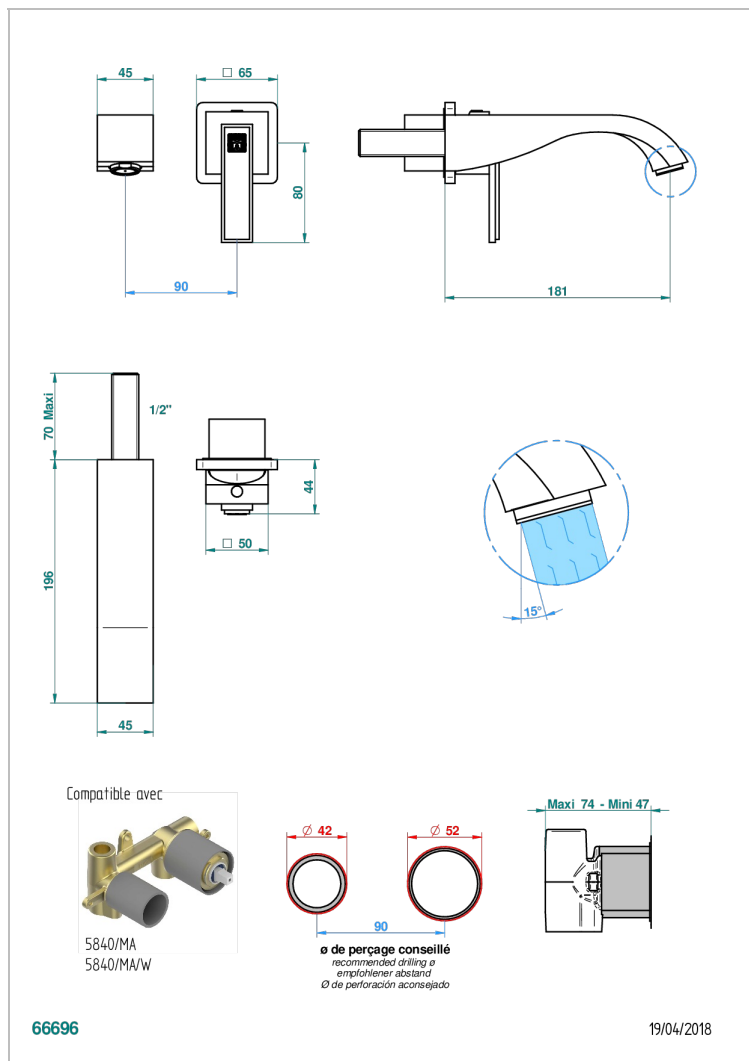

MASQUE DE FEMME SMOOTH METAL

A2U-6541B

Trim only for Built-in basin mixer with spout (two x 1/2" inlets and one 1/2" outlet), without waste

CHARACTERISTIC

- Masque de Femme Smooth metal
- Trim only for Built-in basin mixer with spout (two x 1/2" inlets and one 1/2" outlet), without waste

RELATED SKU'S

- Ref. G00-5840/MA Rough parts for concealed wall-mounted mixer with 1/2" outlet

AVAILABLE FINITIONS

Antique nickel - H28
Black ceram - D30
Blush PVD - H62
Brass color PVD - H49
Brown bronze color PVD - F33
Gold color PVD - H52