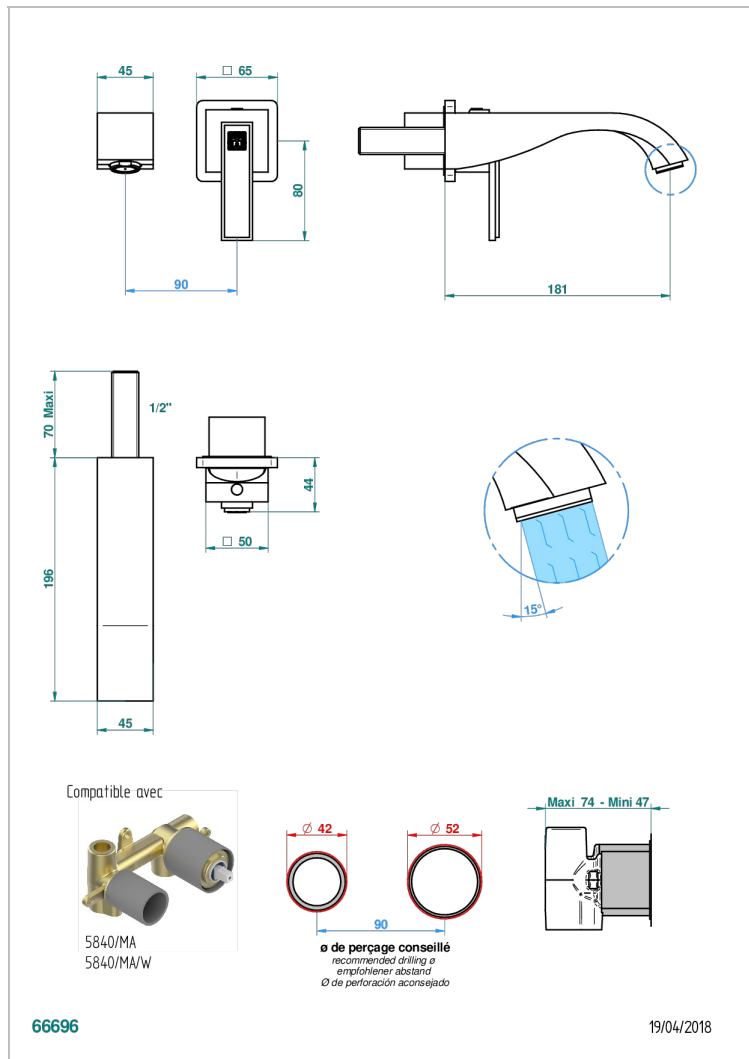

MASQUE DE FEMME SMOOTH METAL

A2U-6541B

Trim only for Built-in basin mixer with spout (two x 1/2" inlets and one 1/2" outlet), without waste

特色

- Masque de Femme Smooth metal
- Trim only for Built-in basin mixer with spout (two x 1/2" inlets and one 1/2" outlet), without waste

相关的SKU

- Ref. G00-5840/MA 卫浴套装，含：入墙式弯管出水管，1米25强化软管，触控式花洒和托勾，美国标准

可选饰面

Black ceram - D30
Blush PVD - H62
Graphite PVD - H64
Matt Umber PVD - H67
Matt blush PVD - H60
Matt graphite PVD - H65

PVD哑光棕铜 - F34
PVD哑光金 - H53
PVD哑光铜 - H50
PVD哑光镍 - H56
PVD抛光铜 - H49
PVD棕铜 - F33