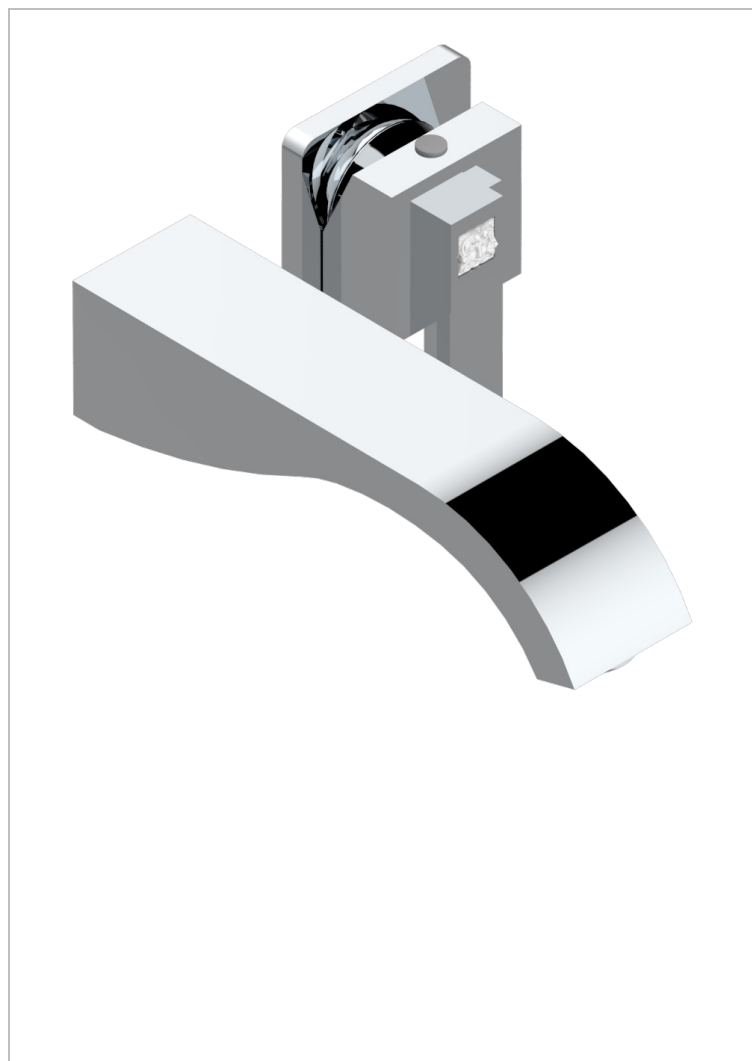

MASQUE DE FEMME SMOOTH METAL

A2U-6541B

Trim only for Built-in basin mixer with spout (two x 1/2" inlets and one 1/2" outlet), without waste

CHARACTERISTIC

- Masque de Femme Smooth metal
- Trim only for Built-in basin mixer with spout (two x 1/2" inlets and one 1/2" outlet), without waste

RELATED SKU'S

- Ref. G00-5840/MA Rough parts for concealed wall-mounted mixer with 1/2" outlet

AVAILABLE FINITIONS

Antique nickel - H28
Black ceram - D30
Blush PVD - H62
Brass color PVD - H49
Brown bronze color PVD - F33
Gold color PVD - H52