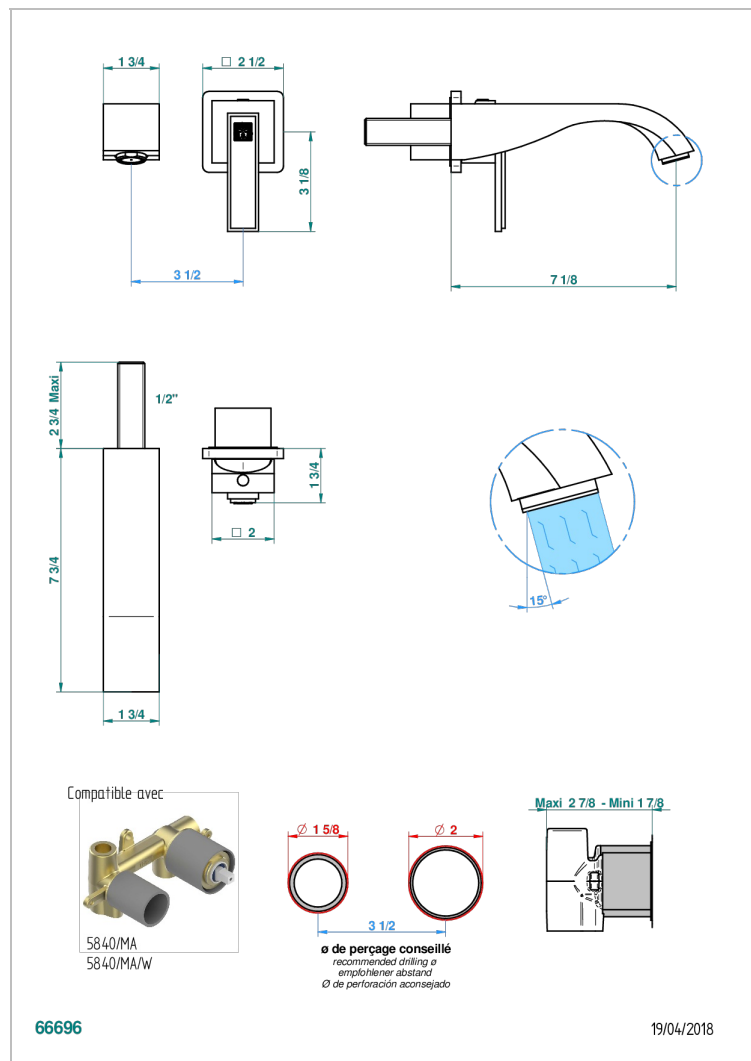

MASQUE DE FEMME SMOOTH METAL

A2U-6541B

Trim only for Built-in basin mixer with spout (two x 1/2" inlets and one 1/2" outlet), without waste

CHARACTERISTIC

- Masque de Femme Smooth metal
- Trim only for Built-in basin mixer with spout (two x 1/2" inlets and one 1/2" outlet), without waste

RELATED SKU'S

- Ref. G00-5840/MA Rough parts for concealed wall-mounted mixer with 1/2" outlet

AVAILABLE FINITIONS

Antique nickel - H28
Black ceram - D30
Blush PVD - H62
Brass color PVD - H49
Brown bronze color PVD - F33
Gold color PVD - H52