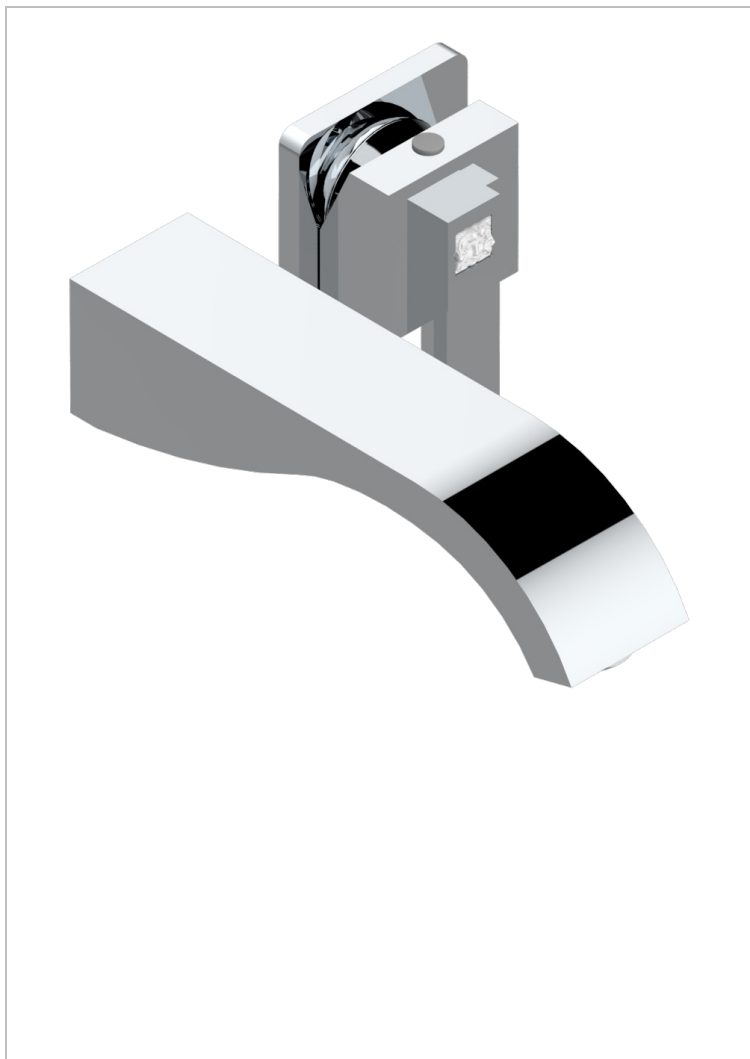

# MASQUE DE FEMME SMOOTH METAL

A2U-6541B

Trim only for Built-in basin mixer with spout (two x 1/2" inlets and one 1/2" outlet), without waste

## 特色

- Masque de Femme Smooth metal
- Trim only for Built-in basin mixer with spout (two x 1/2" inlets and one 1/2" outlet), without waste

## 相关的SKU

- Ref. G00-5840/MA 卫浴套装，含：入墙式弯管出水管，1米25强化软管，触控式花洒和托勾，美国标准