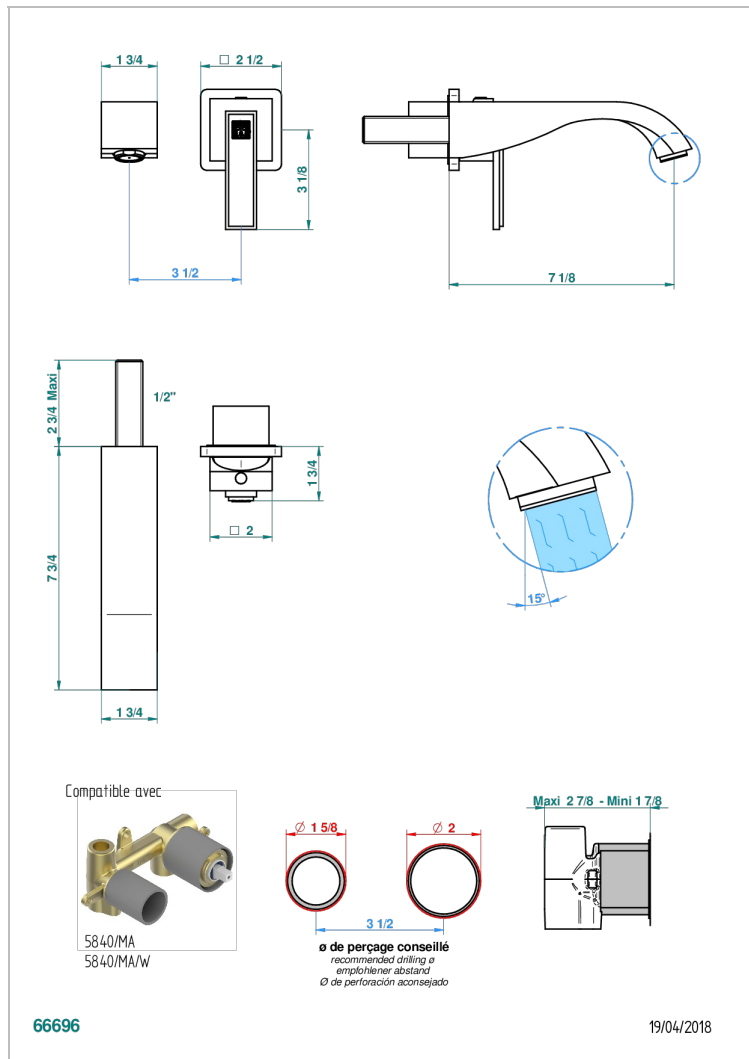

# MASQUE DE FEMME SMOOTH METAL

A2U-6541B

Trim only for Built-in basin mixer with spout (two x 1/2" inlets and one 1/2" outlet), without waste

## 特色

- Masque de Femme Smooth metal
- Trim only for Built-in basin mixer with spout (two x 1/2" inlets and one 1/2" outlet), without waste

## 相关的SKU

- Ref. G00-5840/MA 卫浴套装，含：入墙式弯管出水管，1米25强化软管，触控式花洒和托勾，美国标准