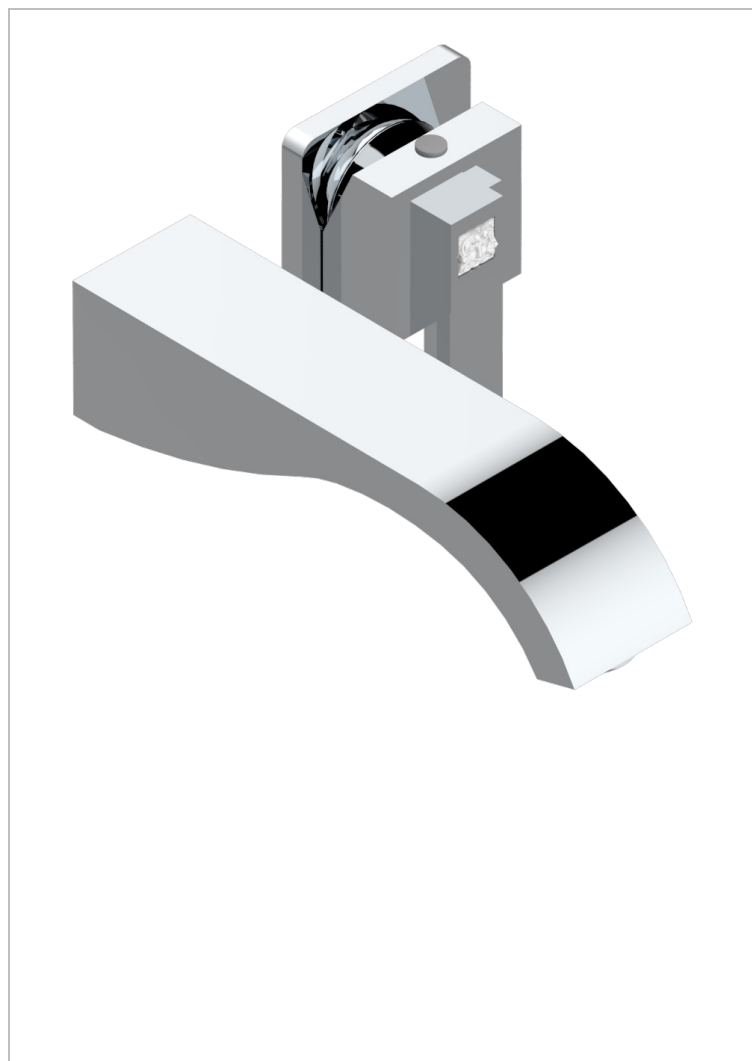

MASQUE DE FEMME, METAL GRABADO

A2T-6541B

Trim only for Built-in basin mixer with spout (two x 1/2" inlets and one 1/2" outlet), without waste

CARACTERÍSTICAS

- Masque de Femme, metal grabado
- Trim only for Built-in basin mixer with spout (two x 1/2" inlets and one 1/2" outlet), without waste

PRODUCTOS RELACIONADOS

- Ref. G00-5840/MAUS Rough parts for concealed wall-mounted mixer with 1/2" outlet

ACABADOS DISPONIBLES

Cerámica negra mate - D30
Cromo - A02
Cromo / dorado - G02
Cromo mate - C02
Dorado - F01
Dorado mate - F07

Dorado pálido - F30
Dorado pálido mate (sin barniz) - F31
Níquel - B01
Níquel mate - C01
Níquel viejo - H28
Pvd blush - H62

Pvd blush mate - H60
Pvd color latón - H49
Pvd color latón mate - H50
Pvd color níquel - H55
Pvd color níquel mate - H56
Pvd color oro - H52