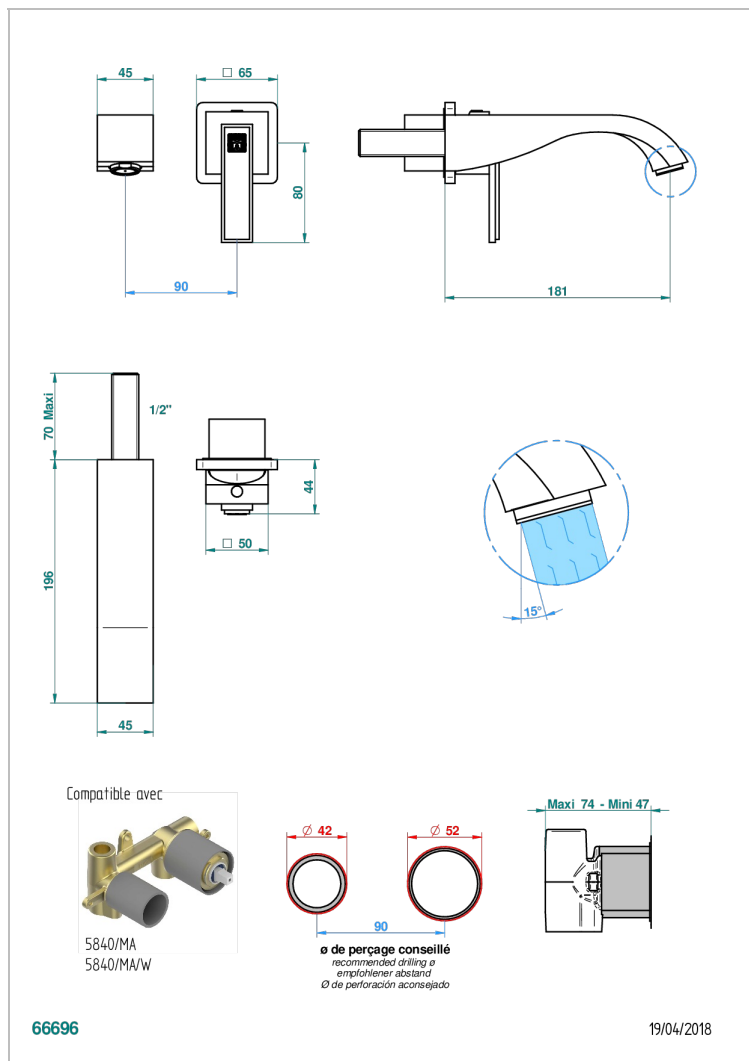

MASQUE DE FEMME, METAL GRABADO

A2T-6541B

Trim only for Built-in basin mixer with spout (two x 1/2" inlets and one 1/2" outlet), without waste

CARACTERÍSTICAS

- Masque de Femme, metal grabado
- Trim only for Built-in basin mixer with spout (two x 1/2" inlets and one 1/2" outlet), without waste

PRODUCTOS RELACIONADOS

- Ref. G00-5840/MAUS Rough parts for concealed wall-mounted mixer with 1/2" outlet

ACABADOS DISPONIBLES

Cerámica negra mate - D30
Cromo - A02
Cromo / dorado - G02
Cromo mate - C02
Dorado - F01
Dorado mate - F07