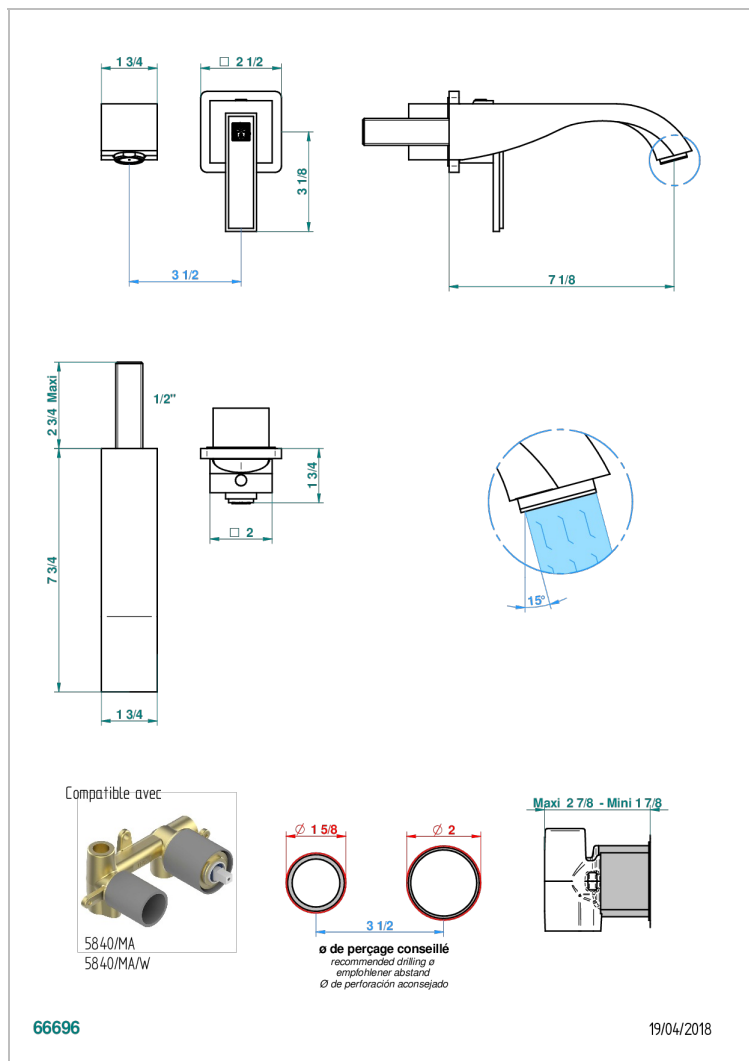

MASQUE DE FEMME, METAL GRABADO

A2T-6541B

Trim only for Built-in basin mixer with spout (two x 1/2" inlets and one 1/2" outlet), without waste

CARACTERÍSTICAS

- Masque de Femme, metal grabado
- Trim only for Built-in basin mixer with spout (two x 1/2" inlets and one 1/2" outlet), without waste

PRODUCTOS RELACIONADOS

- Ref. G00-5840/MAUS Rough parts for concealed wall-mounted mixer with 1/2" outlet

ACABADOS DISPONIBLES

Cerámica negra mate - D30
Cromo - A02
Cromo / dorado - G02
Cromo mate - C02
Dorado - F01
Dorado mate - F07