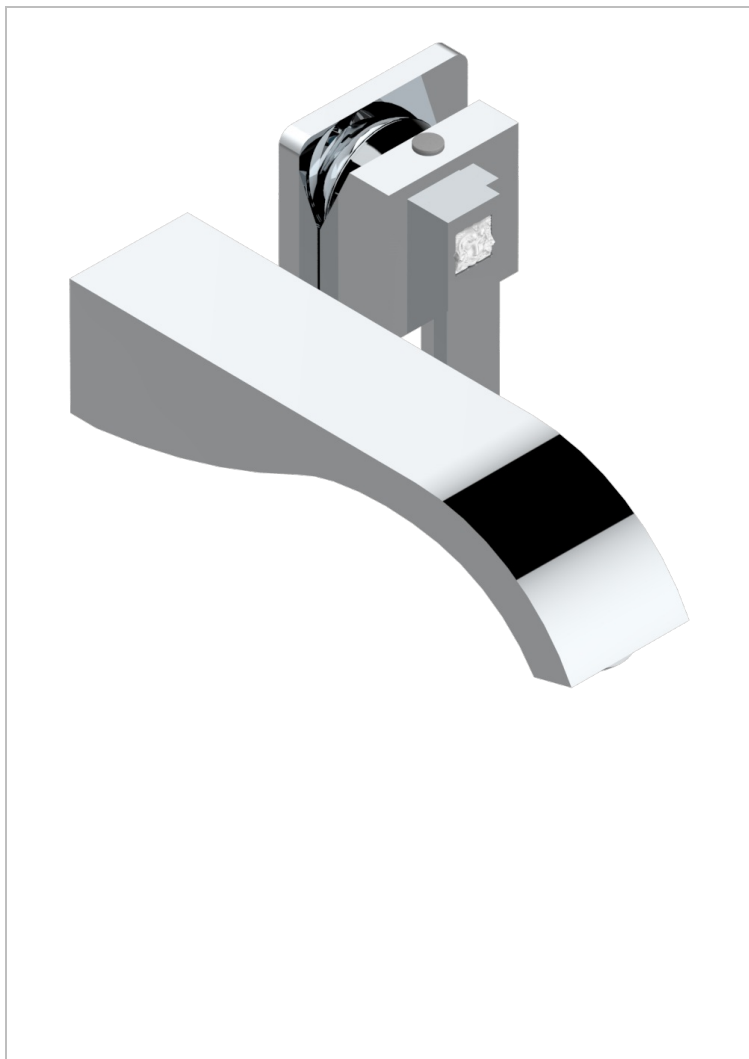

# MASQUE DE FEMME ENGRAVED METAL

A2T-6541B

Trim only for Built-in basin mixer with spout (two x 1/2" inlets and one 1/2" outlet), without waste

## CHARACTERISTIC

- Masque de Femme Engraved Metal
- Trim only for Built-in basin mixer with spout (two x 1/2" inlets and one 1/2" outlet), without waste

## RELATED SKU'S

- Ref. G00-5840/MA/W Rough parts for concealed wall-mounted mixer with 1/2" outlet, for WC douche - WRAS approved

## AVAILABLE FINITIONS

Antique nickel - H28  
Black ceram - D30  
Blush PVD - H62  
Brass color PVD - H49  
Brown bronze color PVD - F33  
Gold color PVD - H52

Graphite PVD - H64  
Matt Umber PVD - H67  
Matt blush PVD - H60  
Matt brass color PVD - H50  
Matt brown bronze color PVD - F34  
Matt chrome - C02