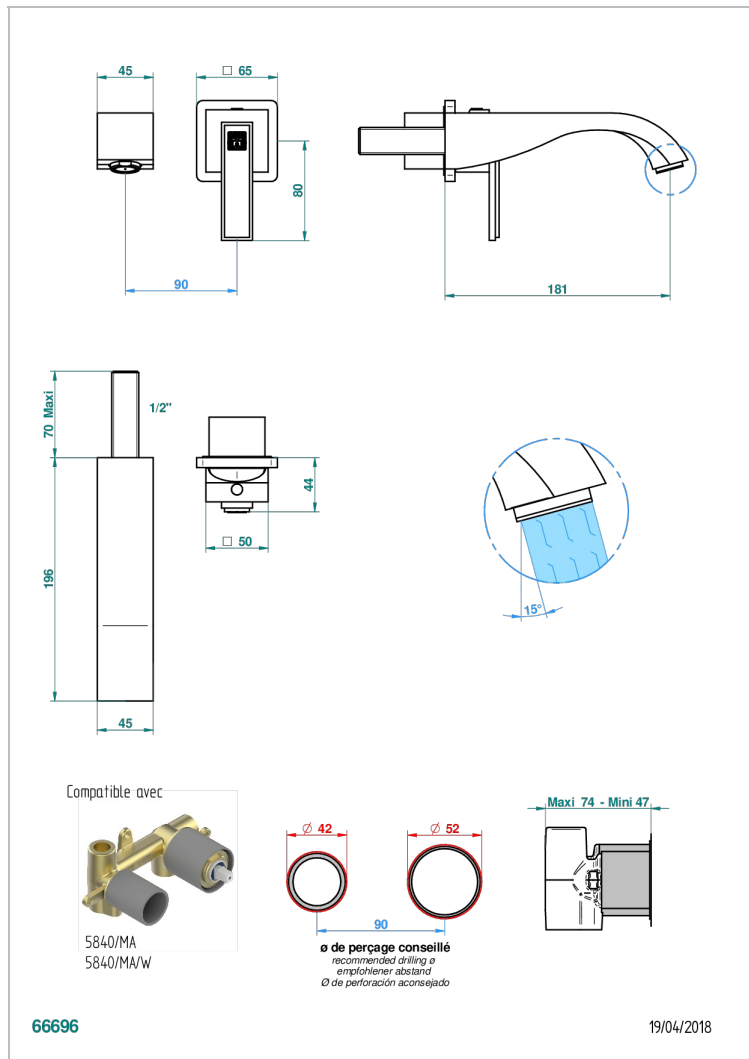

# MASQUE DE FEMME ENGRAVED METAL

A2T-6541B

Trim only for Built-in basin mixer with spout (two x 1/2" inlets and one 1/2" outlet), without waste

## CHARACTERISTIC

- Masque de Femme Engraved Metal
- Trim only for Built-in basin mixer with spout (two x 1/2" inlets and one 1/2" outlet), without waste

## RELATED SKU'S

- Ref. G00-5840/MA/W Rough parts for concealed wall-mounted mixer with 1/2" outlet, for WC douche - WRAS approved