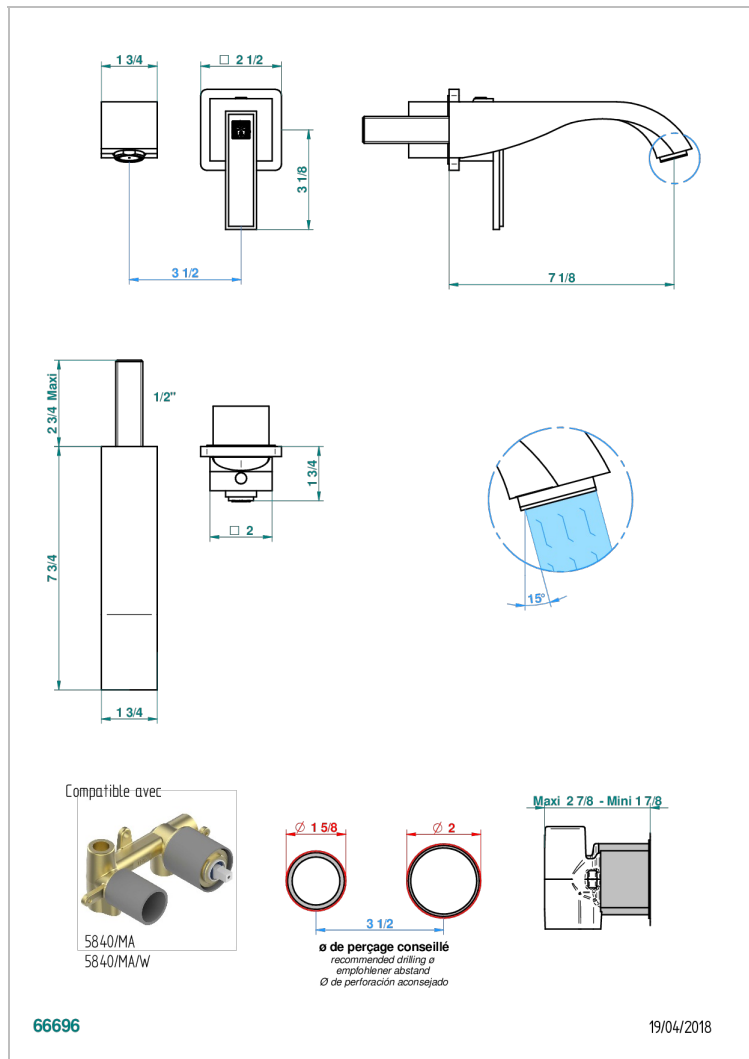

MASQUE DE FEMME ENGRAVED METAL

A2T-6541B

Trim only for Built-in basin mixer with spout (two x 1/2" inlets and one 1/2" outlet), without waste

CHARACTERISTIC

- Masque de Femme Engraved Metal
- Trim only for Built-in basin mixer with spout (two x 1/2" inlets and one 1/2" outlet), without waste

RELATED SKU'S

- Ref. G00-5840/MA/W Rough parts for concealed wall-mounted mixer with 1/2" outlet, for WC douche - WRAS approved

AVAILABLE FINITIONS

Antique nickel - H28
Black ceram - D30
Blush PVD - H62
Brass color PVD - H49
Brown bronze color PVD - F33
Gold color PVD - H52