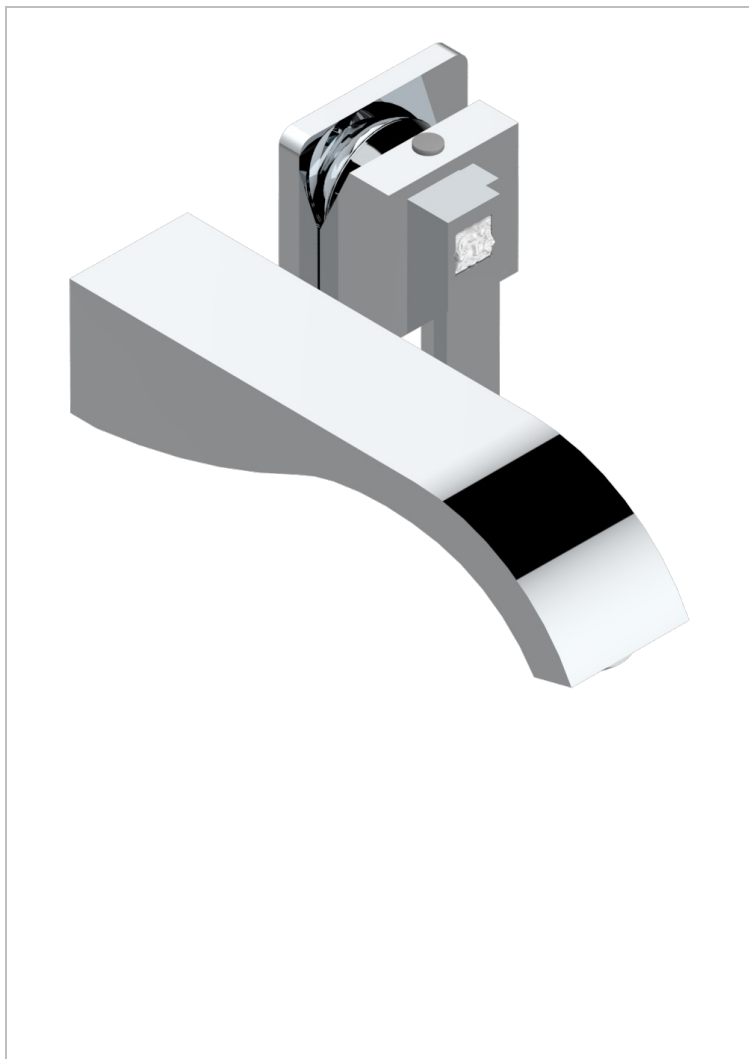

MASQUE DE FEMME ENGRAVED METAL

A2T-6541B

Trim only for Built-in basin mixer with spout (two x 1/2" inlets and one 1/2" outlet), without waste

CHARACTERISTIC

- Masque de Femme Engraved Metal
- Trim only for Built-in basin mixer with spout (two x 1/2" inlets and one 1/2" outlet), without waste

RELATED SKU'S

- Ref. G00-5840/MA/W Rough parts for concealed wall-mounted mixer with 1/2" outlet, for WC douche - WRAS approved

AVAILABLE FINITIONS

Antique nickel - H28
Black ceram - D30
Blush PVD - H62
Brass color PVD - H49
Brown bronze color PVD - F33
Gold color PVD - H52