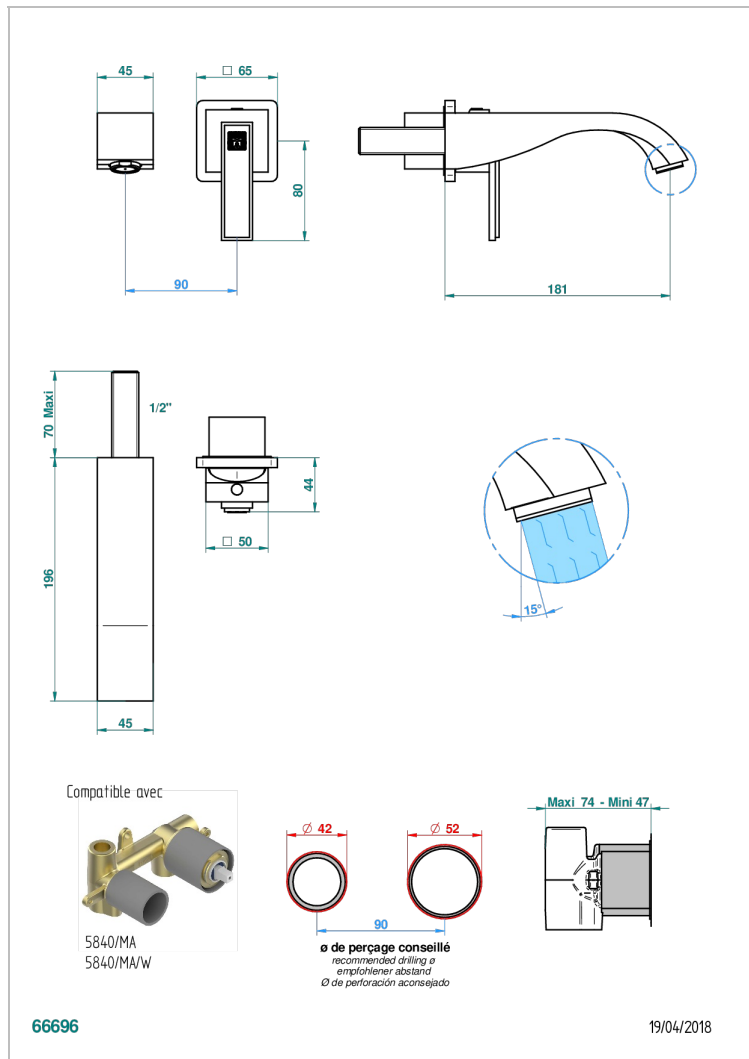

MASQUE DE FEMME ENGRAVED METAL

A2T-6541B

Trim only for Built-in basin mixer with spout (two x 1/2" inlets and one 1/2" outlet), without waste

CHARACTERISTIC

- Masque de Femme Engraved Metal
- Trim only for Built-in basin mixer with spout (two x 1/2" inlets and one 1/2" outlet), without waste

RELATED SKU'S

- Ref. G00-5840/MA Rough parts for concealed wall-mounted mixer with 1/2" outlet

AVAILABLE FINITIONS

Antique nickel - H28
Black ceram - D30
Blush PVD - H62
Brass color PVD - H49
Brown bronze color PVD - F33
Gold color PVD - H52