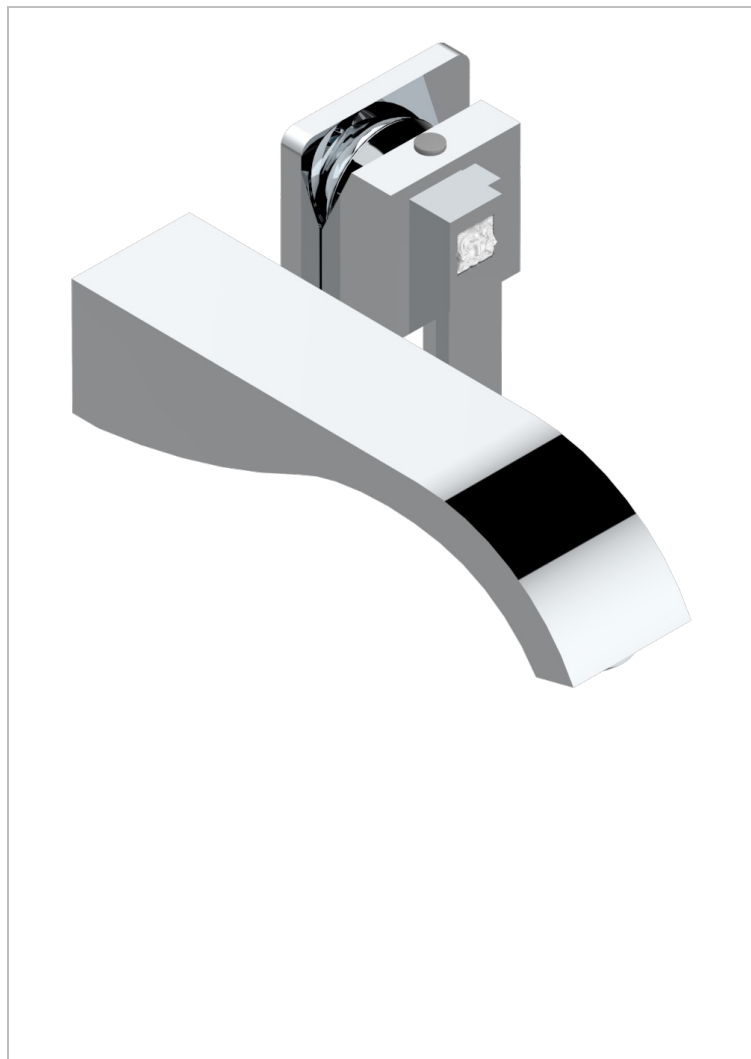

MASQUE DE FEMME ENGRAVED METAL

A2T-6541B

Trim only for Built-in basin mixer with spout (two x 1/2" inlets and one 1/2" outlet), without waste

CHARACTERISTIC

- Masque de Femme Engraved Metal
- Trim only for Built-in basin mixer with spout (two x 1/2" inlets and one 1/2" outlet), without waste

RELATED SKU'S

- Ref. G00-5840/MA Rough parts for concealed wall-mounted mixer with 1/2" outlet

AVAILABLE FINITIONS

Antique nickel - H28
Black ceram - D30
Blush PVD - H62
Brass color PVD - H49
Brown bronze color PVD - F33
Gold color PVD - H52