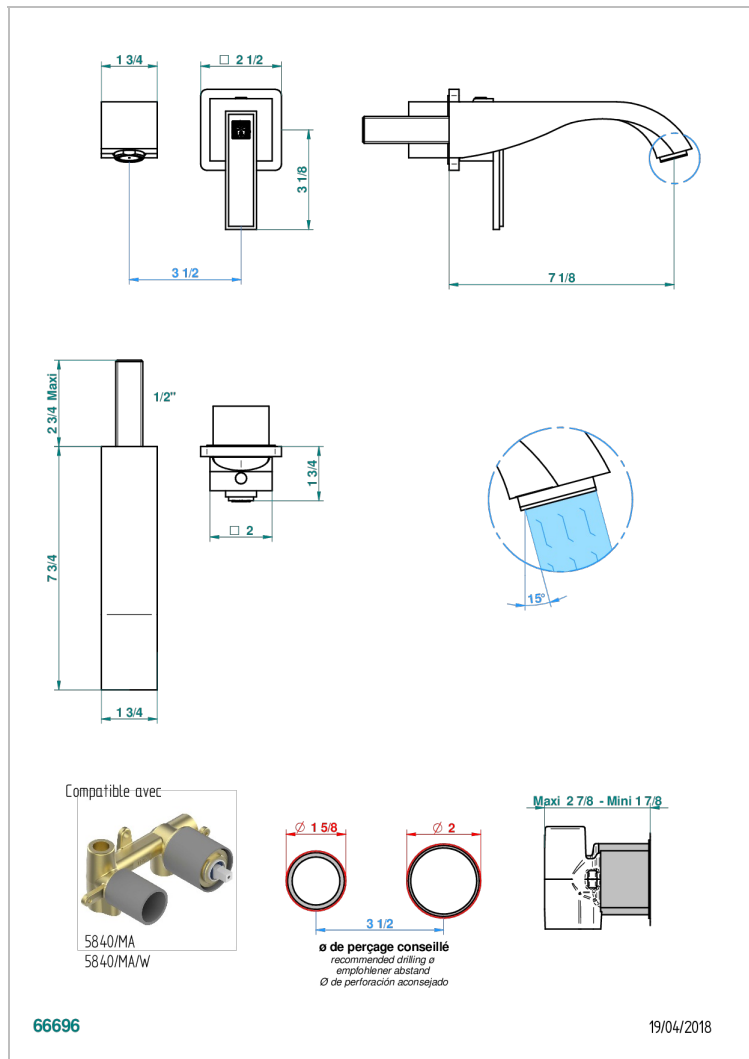

MASQUE DE FEMME ENGRAVED METAL

A2T-6541B

Trim only for Built-in basin mixer with spout (two x 1/2" inlets and one 1/2" outlet), without waste

CHARACTERISTIC

- Masque de Femme Engraved Metal
- Trim only for Built-in basin mixer with spout (two x 1/2" inlets and one 1/2" outlet), without waste

RELATED SKU'S

- Ref. G00-5840/MA Rough parts for concealed wall-mounted mixer with 1/2" outlet

AVAILABLE FINITIONS

Antique nickel - H28
Black ceram - D30
Blush PVD - H62
Brass color PVD - H49
Brown bronze color PVD - F33
Gold color PVD - H52