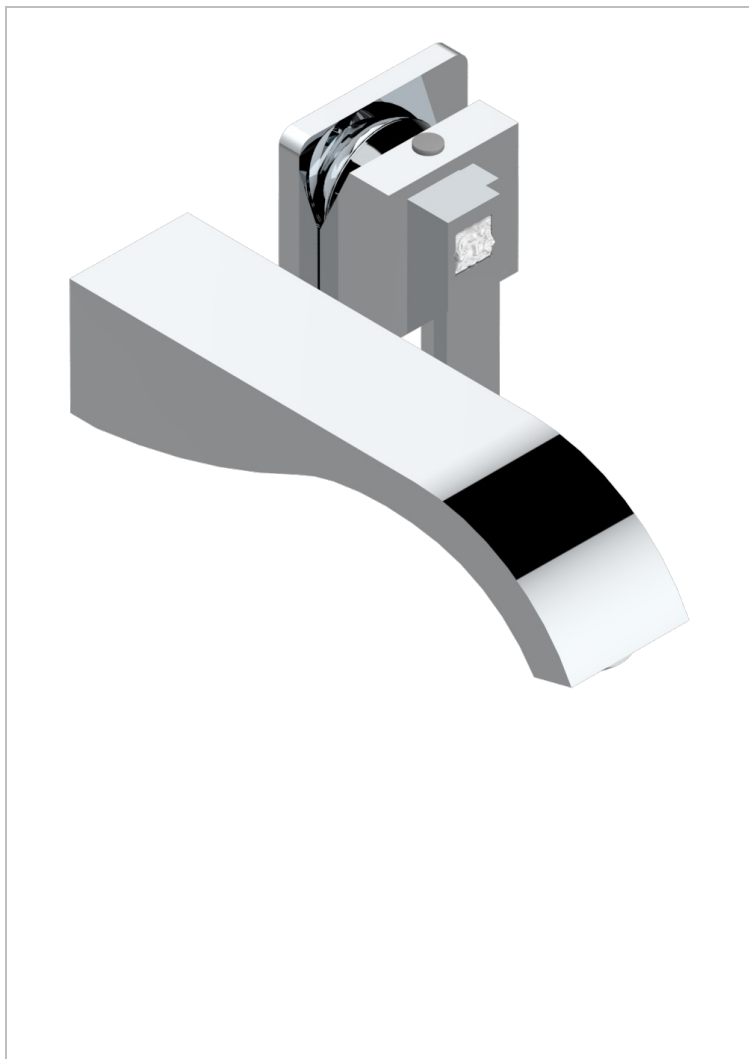

MASQUE DE FEMME ENGRAVED METAL

A2T-6541B

Trim only for Built-in basin mixer with spout (two x 1/2" inlets and one 1/2" outlet), without waste

CHARACTERISTIC

- Masque de Femme Engraved Metal
- Trim only for Built-in basin mixer with spout (two x 1/2" inlets and one 1/2" outlet), without waste

RELATED SKU'S

- Ref. G00-5840/MA Rough parts for concealed wall-mounted mixer with 1/2" outlet

AVAILABLE FINITIONS

Antique nickel - H28
Black ceram - D30
Blush PVD - H62
Brass color PVD - H49
Brown bronze color PVD - F33
Gold color PVD - H52