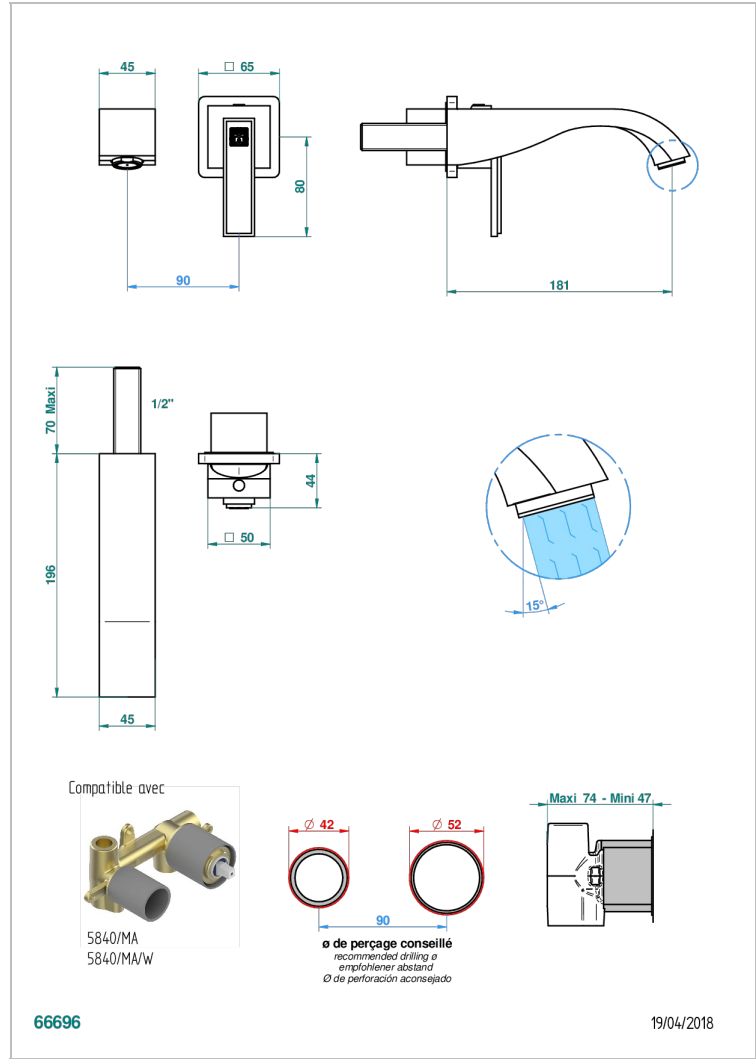

MASQUE DE FEMME ENGRAVED METAL

A2T-6541B

Trim only for Built-in basin mixer with spout (two x 1/2" inlets and one 1/2" outlet), without waste

特色

- Masque de Femme Engraved Metal
- Trim only for Built-in basin mixer with spout (two x 1/2" inlets and one 1/2" outlet), without waste

相关的SKU

- Ref. G00-5840/MA 卫浴套装，含：入墙式弯管出水管，1米25强化软管，触控式花洒和托勾，美国标准

可选饰面

Black ceram - D30
Blush PVD - H62
Graphite PVD - H64
Matt Umber PVD - H67
Matt blush PVD - H60
Matt graphite PVD - H65

PVD哑光棕铜 - F34
PVD哑光金 - H53
PVD哑光铜 - H50
PVD哑光镍 - H56
PVD抛光铜 - H49
PVD棕铜 - F33