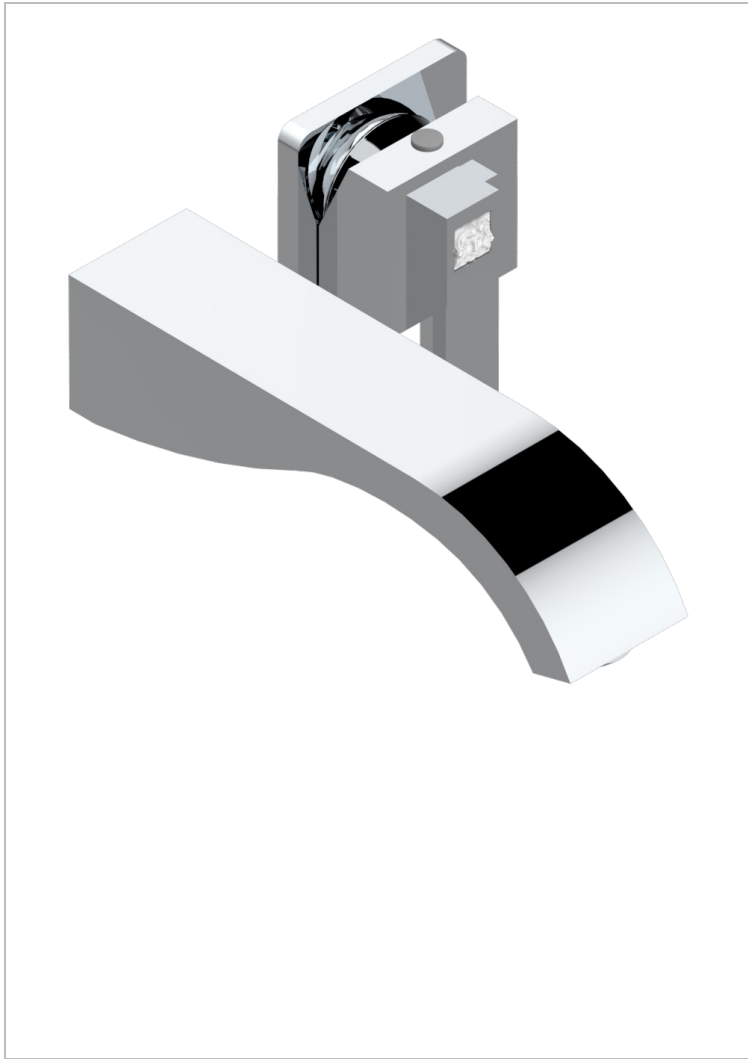

MASQUE DE FEMME ENGRAVED METAL

A2T-6541B

Trim only for Built-in basin mixer with spout (two x 1/2" inlets and one 1/2" outlet), without waste

特色

- Masque de Femme Engraved Metal
- Trim only for Built-in basin mixer with spout (two x 1/2" inlets and one 1/2" outlet), without waste

相关的SKU

- Ref. G00-5840/MA 卫浴套装，含：入墙式弯管出水管，1米25强化软管，触控式花洒和托勾，美国标准

可选饰面

Black ceram - D30
Blush PVD - H62
Graphite PVD - H64
Matt Umber PVD - H67
Matt blush PVD - H60
Matt graphite PVD - H65

PVD哑光棕铜 - F34
PVD哑光金 - H53
PVD哑光铜 - H50
PVD哑光镍 - H56
PVD抛光铜 - H49
PVD棕铜 - F33

PVD金色 - H52
PVD镍 - H55
Umber PVD - H66
哑光浅金 - F31
哑光金 - F07
哑光铬 - C02

哑光镍 - C01
复古镍 - H28
抛光金 (24K金) - F01
抛光铬 - A02
抛光铬/抛光金 - G02
抛光镍 - B01

浅金 - F30