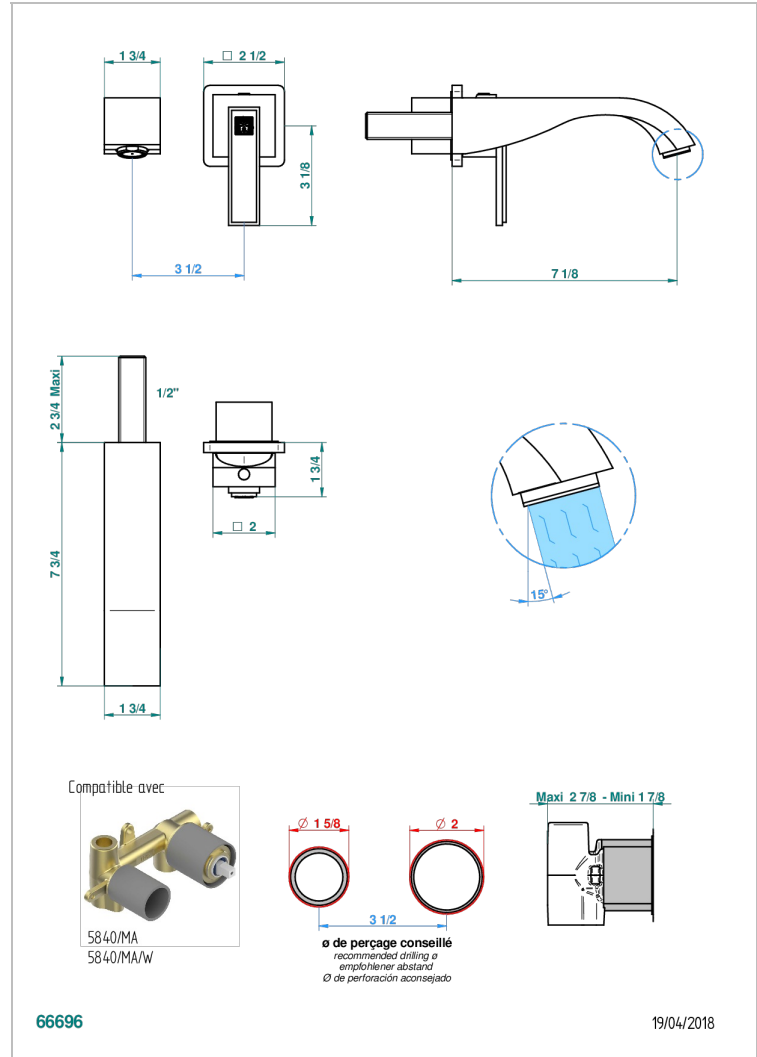

MASQUE DE FEMME ENGRAVED METAL

A2T-6541B

Trim only for Built-in basin mixer with spout (two x 1/2" inlets and one 1/2" outlet), without waste

CHARACTERISTIC

- Masque de Femme Engraved Metal
- Trim only for Built-in basin mixer with spout (two x 1/2" inlets and one 1/2" outlet), without waste

RELATED SKU'S

- Ref. G00-5840/MA Rough parts for concealed wall-mounted mixer with 1/2" outlet

AVAILABLE FINITIONS

Antique nickel - H28
Black ceram - D30
Blush PVD - H62
Brass color PVD - H49
Brown bronze color PVD - F33
Gold color PVD - H52