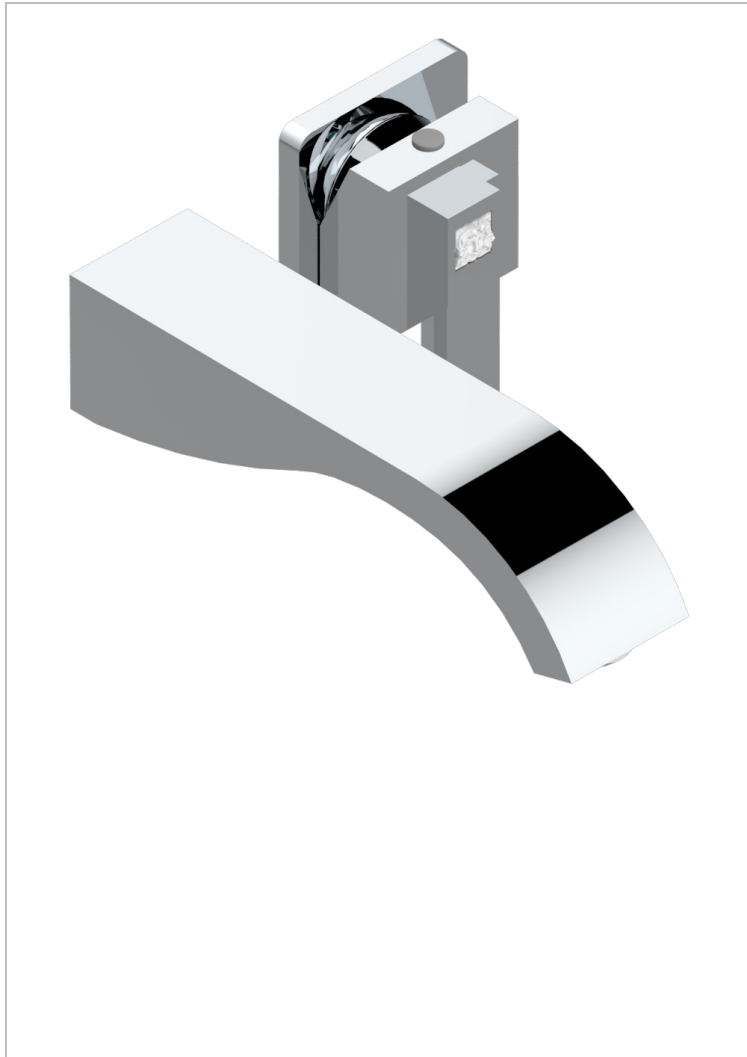

MASQUE DE FEMME ENGRAVED METAL

A2T-6541B

Trim only for Built-in basin mixer with spout (two x 1/2" inlets and one 1/2" outlet), without waste

CHARACTERISTIC

- Masque de Femme Engraved Metal
- Trim only for Built-in basin mixer with spout (two x 1/2" inlets and one 1/2" outlet), without waste

RELATED SKU'S

- Ref. G00-5840/MA Rough parts for concealed wall-mounted mixer with 1/2" outlet

AVAILABLE FINITIONS

Antique nickel - H28
Black ceram - D30
Blush PVD - H62
Brass color PVD - H49
Brown bronze color PVD - F33
Gold color PVD - H52