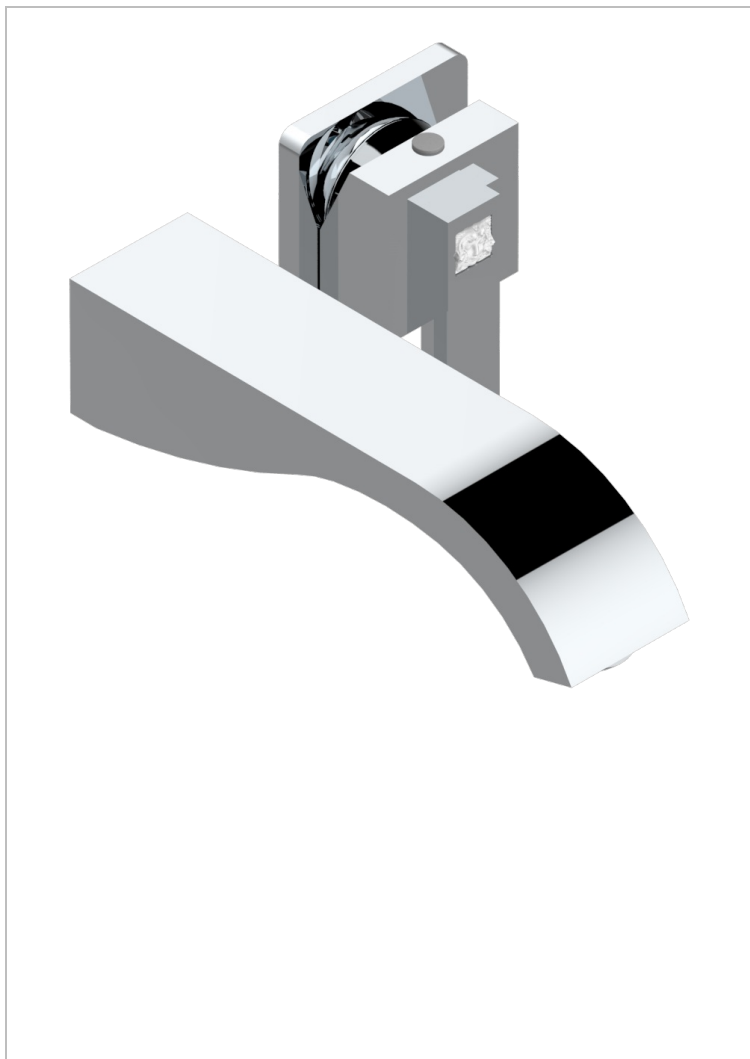

# MASQUE DE FEMME ENGRAVED METAL

A2T-6541B

Trim only for Built-in basin mixer with spout (two x 1/2" inlets and one 1/2" outlet), without waste

## 特色

- Masque de Femme Engraved Metal
- Trim only for Built-in basin mixer with spout (two x 1/2" inlets and one 1/2" outlet), without waste

## 相关的SKU

- Ref. G00-5840/MA 卫浴套装，含：入墙式弯管出水管，1米25强化软管，触控式花洒和托勾，美国标准