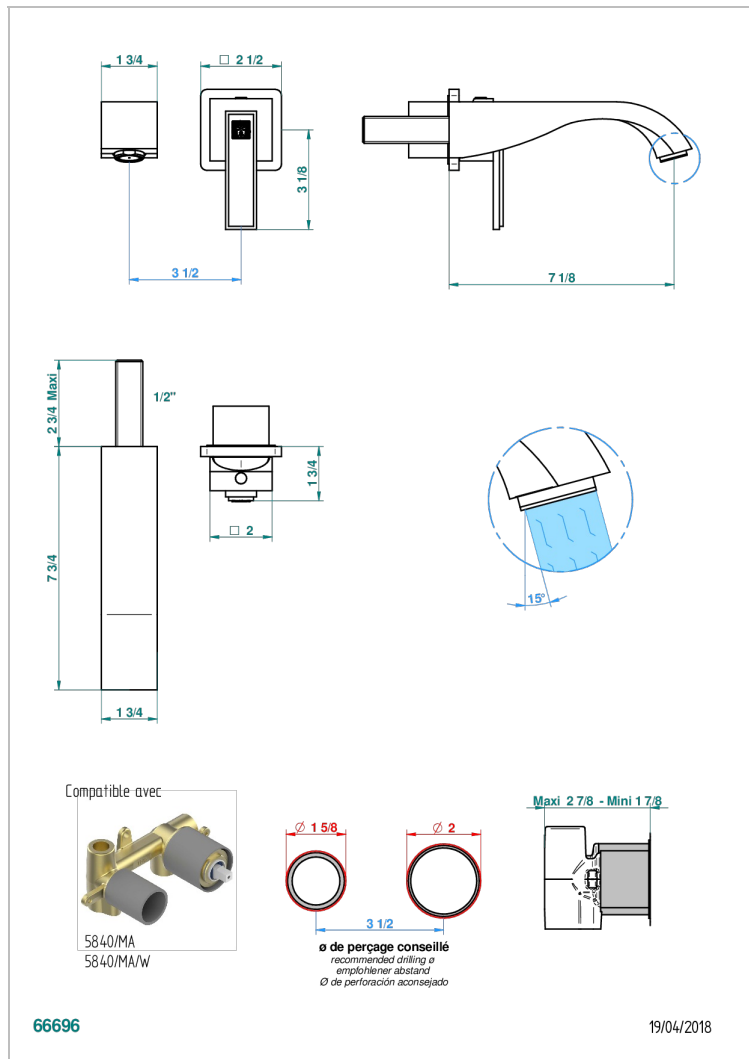

# MASQUE DE FEMME ENGRAVED METAL

A2T-6541B

Trim only for Built-in basin mixer with spout (two x 1/2" inlets and one 1/2" outlet), without waste

## 特色

- Masque de Femme Engraved Metal
- Trim only for Built-in basin mixer with spout (two x 1/2" inlets and one 1/2" outlet), without waste

## 相关的SKU

- Ref. G00-5840/MA 卫浴套装，含：入墙式弯管出水管，1米25强化软管，触控式花洒和托勾，美国标准