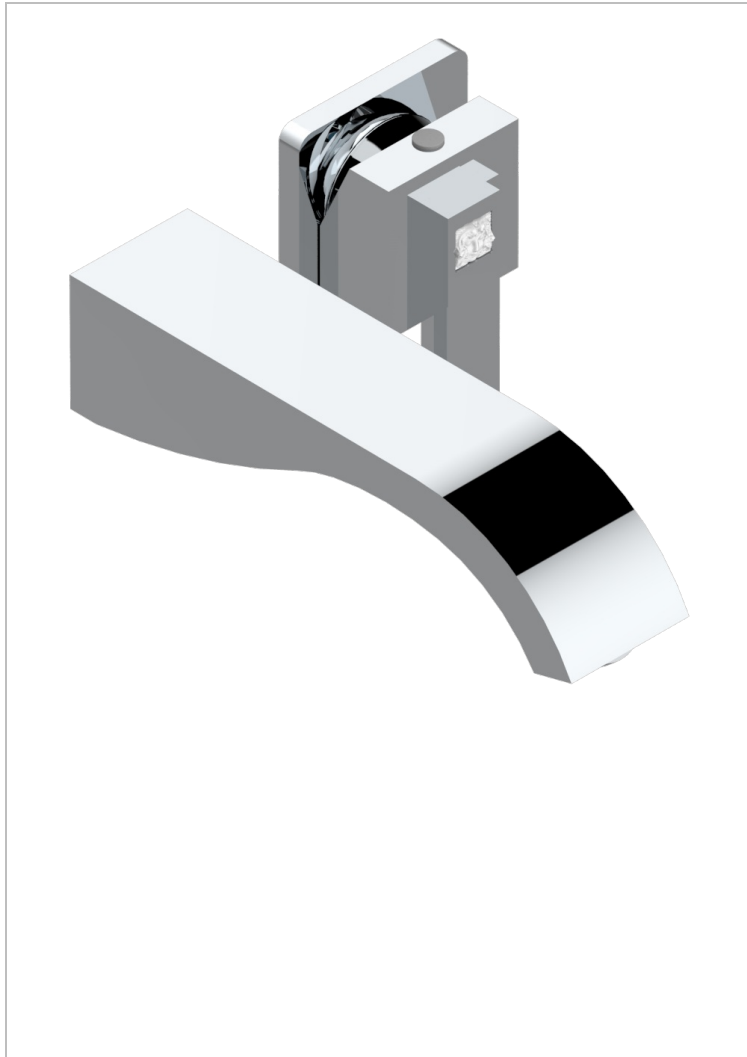

MASQUE DE FEMME SOLAIRE

A2S-6541B

THG[®]
PARIS

Trim only for Built-in basin mixer with spout (two x 1/2" inlets and one 1/2" outlet), without waste

CARACTERÍSTICAS

- Masque de Femme Solaire
- Trim only for Built-in basin mixer with spout (two x 1/2" inlets and one 1/2" outlet), without waste

PRODUCTOS RELACIONADOS

- Ref. G00-5840/MAUS Rough parts for concealed wall-mounted mixer with 1/2" outlet

ACABADOS DISPONIBLES

Cerámica negra mate - D30
Cromo - A02
Cromo / dorado - G02
Cromo mate - C02
Dorado - F01
Dorado mate - F07

Dorado pálido - F30
Dorado pálido mate (sin barniz) - F31
Níquel - B01
Níquel mate - C01