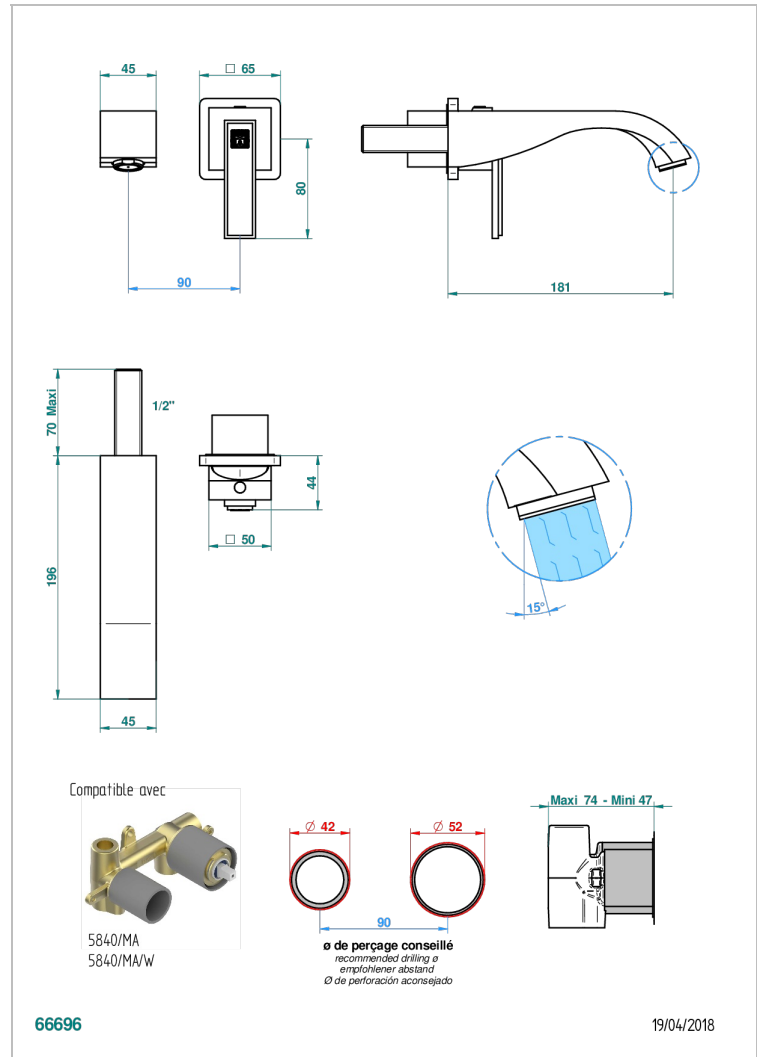

MASQUE DE FEMME SOLAIRE

A2S-6541B

THG[®]
PARIS

Trim only for Built-in basin mixer with spout (two x 1/2" inlets and one 1/2" outlet), without waste

CARACTERÍSTICAS

- Masque de Femme Solaire
- Trim only for Built-in basin mixer with spout (two x 1/2" inlets and one 1/2" outlet), without waste

PRODUCTOS RELACIONADOS

- Ref. G00-5840/MAUS Rough parts for concealed wall-mounted mixer with 1/2" outlet

ACABADOS DISPONIBLES

Cerámica negra mate - D30
Cromo - A02
Cromo / dorado - G02
Cromo mate - C02
Dorado - F01
Dorado mate - F07