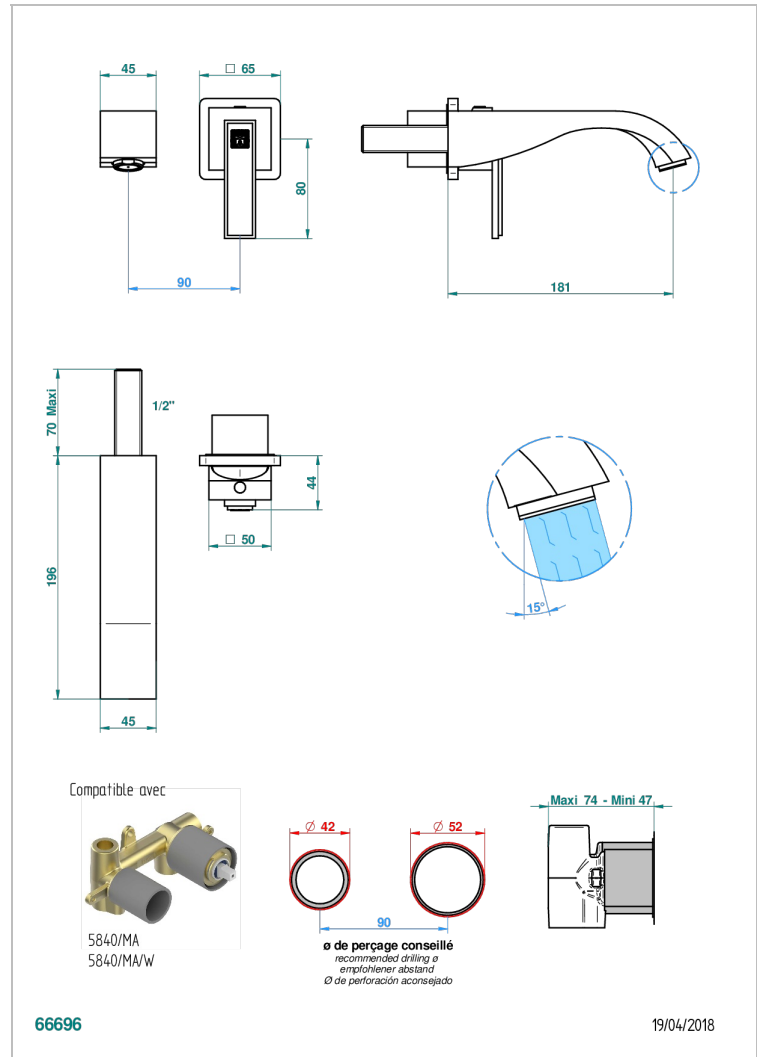

# MASQUE DE FEMME SOLAIRE

A2S-6541B

THG<sup>®</sup>  
PARIS

Trim only for Built-in basin mixer with spout (two x 1/2" inlets and one 1/2" outlet), without waste

## CHARACTERISTIC

- Masque de Femme Solaire
- Trim only for Built-in basin mixer with spout (two x 1/2" inlets and one 1/2" outlet), without waste

## RELATED SKU'S

- Ref. G00-5840/MAUS Rough parts for concealed wall-mounted mixer with 1/2" outlet