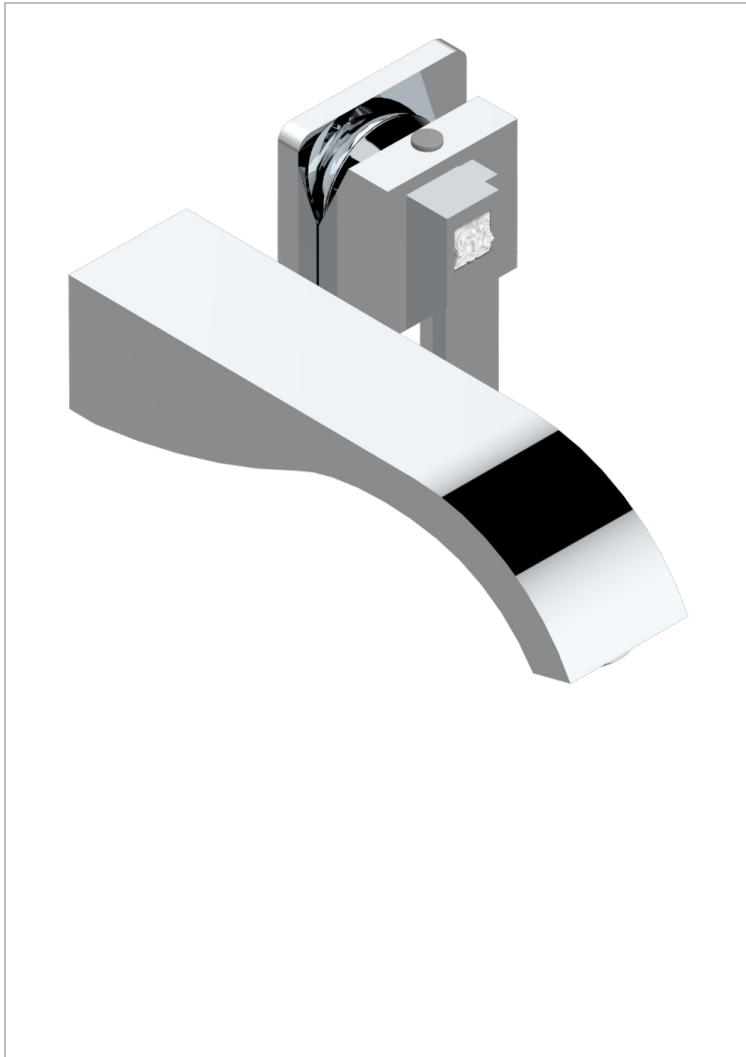

# MASQUE DE FEMME SOLAIRE

A2S-6541B

THG<sup>®</sup>  
PARIS

Trim only for Built-in basin mixer with spout (two x 1/2" inlets and one 1/2" outlet), without waste

## CHARACTERISTIC

- Masque de Femme Solaire
- Trim only for Built-in basin mixer with spout (two x 1/2" inlets and one 1/2" outlet), without waste

## RELATED SKU'S

- Ref. G00-5840/MAUS Rough parts for concealed wall-mounted mixer with 1/2" outlet

## AVAILABLE FINITIONS

Black ceram - D30  
Chrome polished - A02  
Chrome polished / gold polished - G02  
Gold mat - F07  
Gold polished - F01  
Matt chrome (American satin) - C02

Matt nickel (American satin) - C01  
Nickel polished - B01  
Soft gold - F30  
Soft matt gold - F31