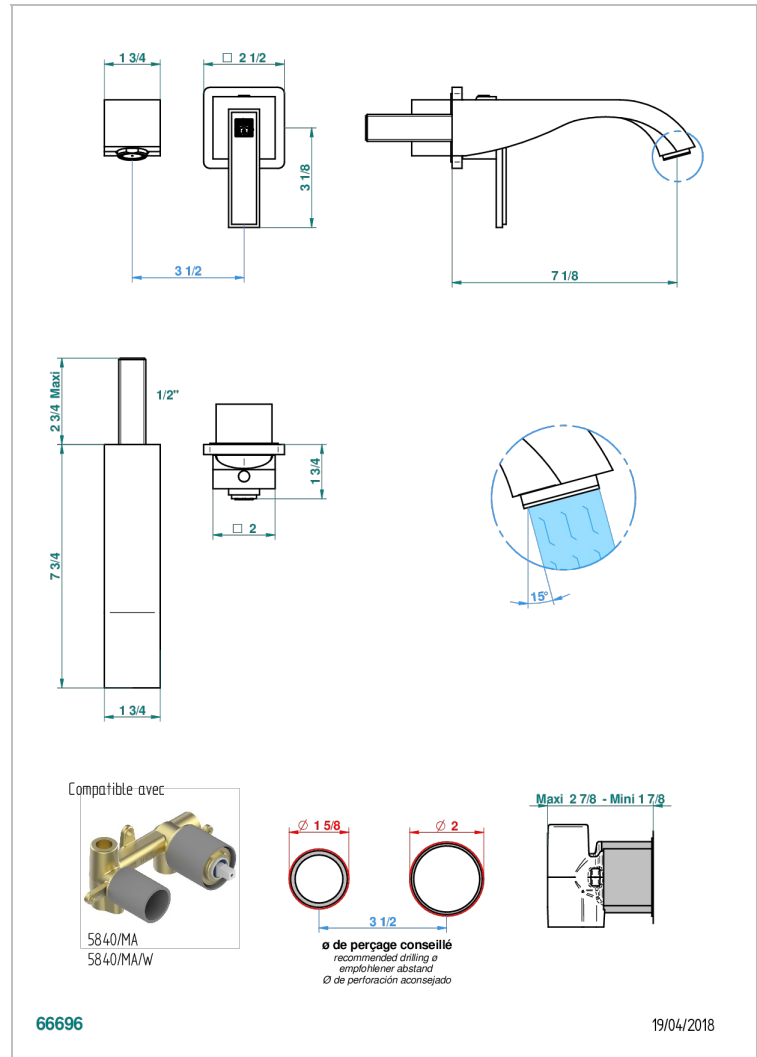

MASQUE DE FEMME SOLAIRE

A2S-6541B

THG[®]
PARIS

Trim only for Built-in basin mixer with spout (two x 1/2" inlets and one 1/2" outlet), without waste

CARACTERÍSTICAS

- Masque de Femme Solaire
- Trim only for Built-in basin mixer with spout (two x 1/2" inlets and one 1/2" outlet), without waste

PRODUCTOS RELACIONADOS

- Ref. G00-5840/MAUS Rough parts for concealed wall-mounted mixer with 1/2" outlet

ACABADOS DISPONIBLES

Cerámica negra mate - D30
Cromo - A02
Cromo / dorado - G02
Cromo mate - C02
Dorado - F01
Dorado mate - F07