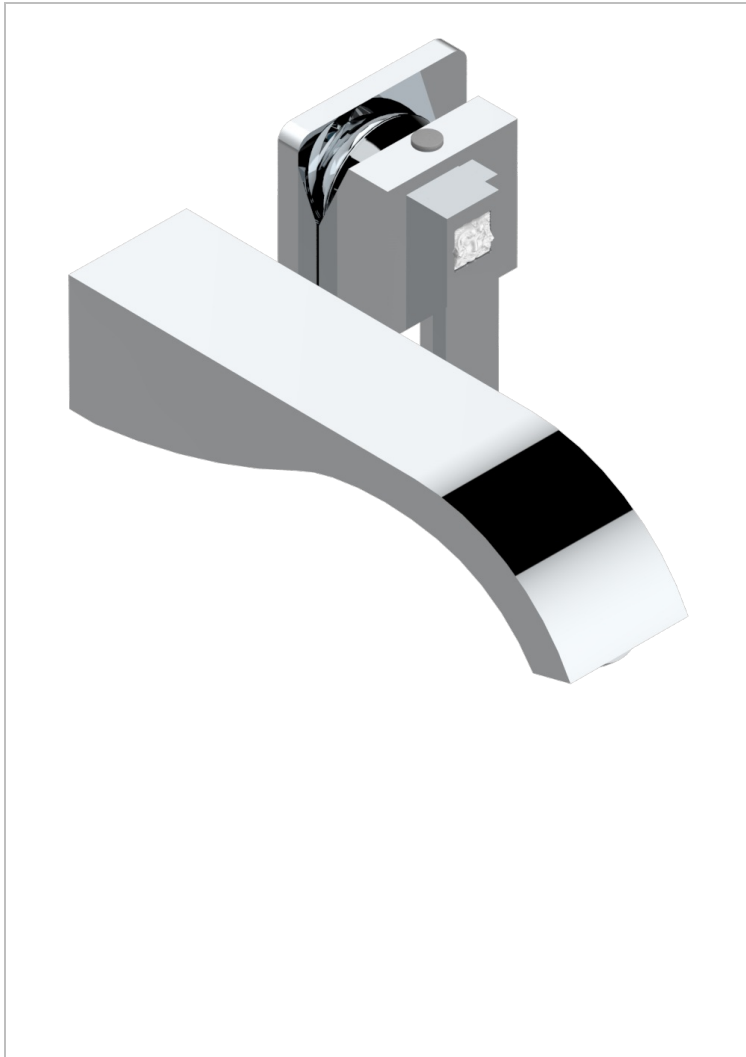

MASQUE DE FEMME SOLAIRE

A2S-6541B

THG[®]
PARIS

Trim only for Built-in basin mixer with spout (two x 1/2" inlets and one 1/2" outlet), without waste

CARACTERÍSTICAS

- Masque de Femme Solaire
- Trim only for Built-in basin mixer with spout (two x 1/2" inlets and one 1/2" outlet), without waste

PRODUCTOS RELACIONADOS

- Ref. G00-5840/MAUS Rough parts for concealed wall-mounted mixer with 1/2" outlet

ACABADOS DISPONIBLES

Cerámica negra mate - D30
Cromo - A02
Cromo / dorado - G02
Cromo mate - C02
Dorado - F01
Dorado mate - F07

Dorado pálido - F30
Dorado pálido mate (sin barniz) - F31
Níquel - B01
Níquel mate - C01