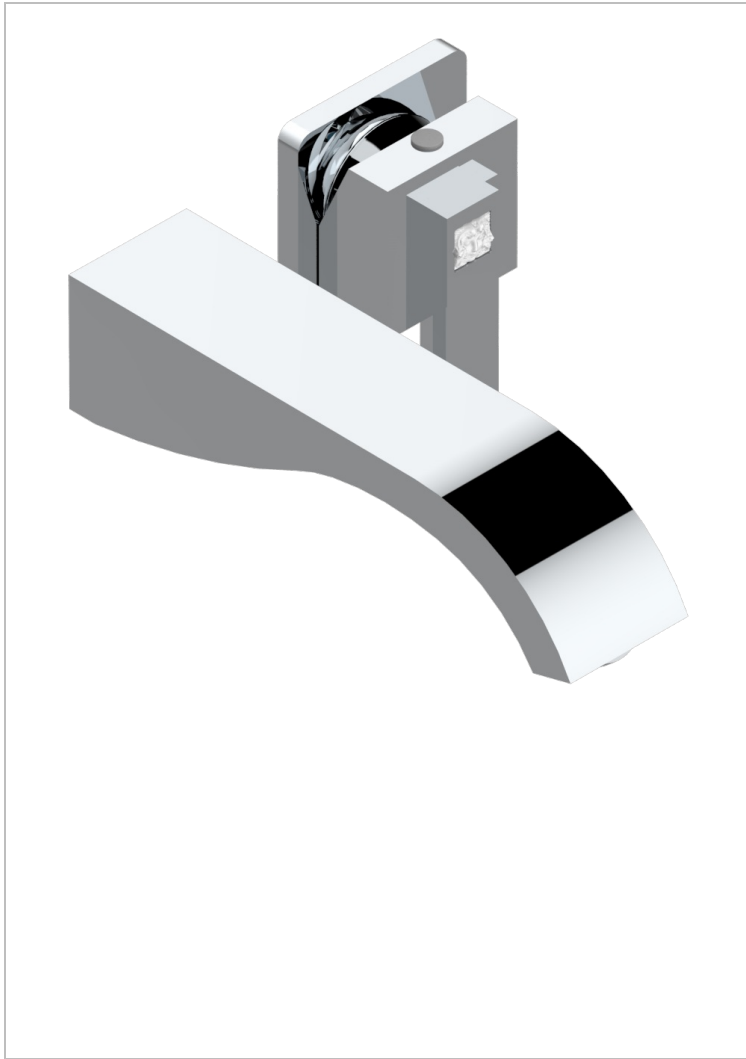

# MASQUE DE FEMME SOLAIRE

A2S-6541B

THG<sup>®</sup>  
PARIS

Trim only for Built-in basin mixer with spout (two x 1/2" inlets and one 1/2" outlet), without waste

## CHARACTERISTIC

- Masque de Femme Solaire
- Trim only for Built-in basin mixer with spout (two x 1/2" inlets and one 1/2" outlet), without waste

## RELATED SKU'S

- Ref. G00-5840/MAUS Rough parts for concealed wall-mounted mixer with 1/2" outlet

## AVAILABLE FINITIONS

Black ceram - D30  
Chrome polished - A02  
Chrome polished / gold polished - G02  
Gold mat - F07  
Gold polished - F01  
Matt chrome (American satin) - C02

Matt nickel (American satin) - C01  
Nickel polished - B01  
Soft gold - F30  
Soft matt gold - F31