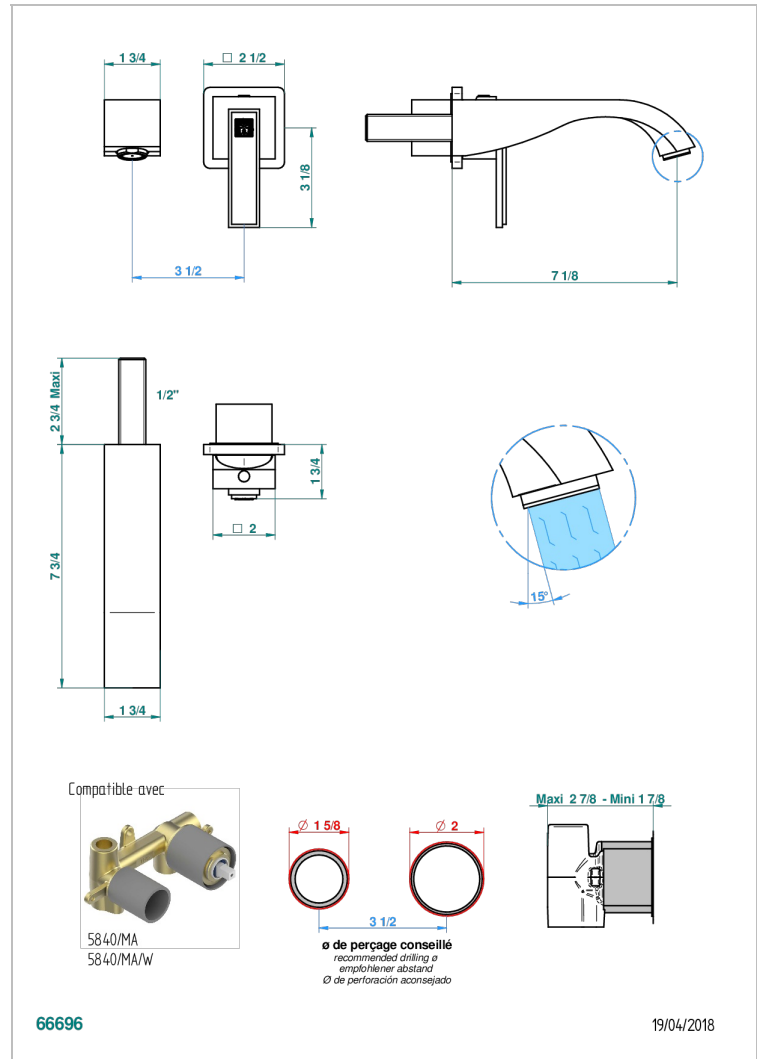

# MASQUE DE FEMME SOLAIRE

A2S-6541B

THG<sup>®</sup>  
PARIS

Trim only for Built-in basin mixer with spout (two x 1/2" inlets and one 1/2" outlet), without waste

## CHARACTERISTIC

- Masque de Femme Solaire
- Trim only for Built-in basin mixer with spout (two x 1/2" inlets and one 1/2" outlet), without waste

## RELATED SKU'S

- Ref. G00-5840/MAUS Rough parts for concealed wall-mounted mixer with 1/2" outlet