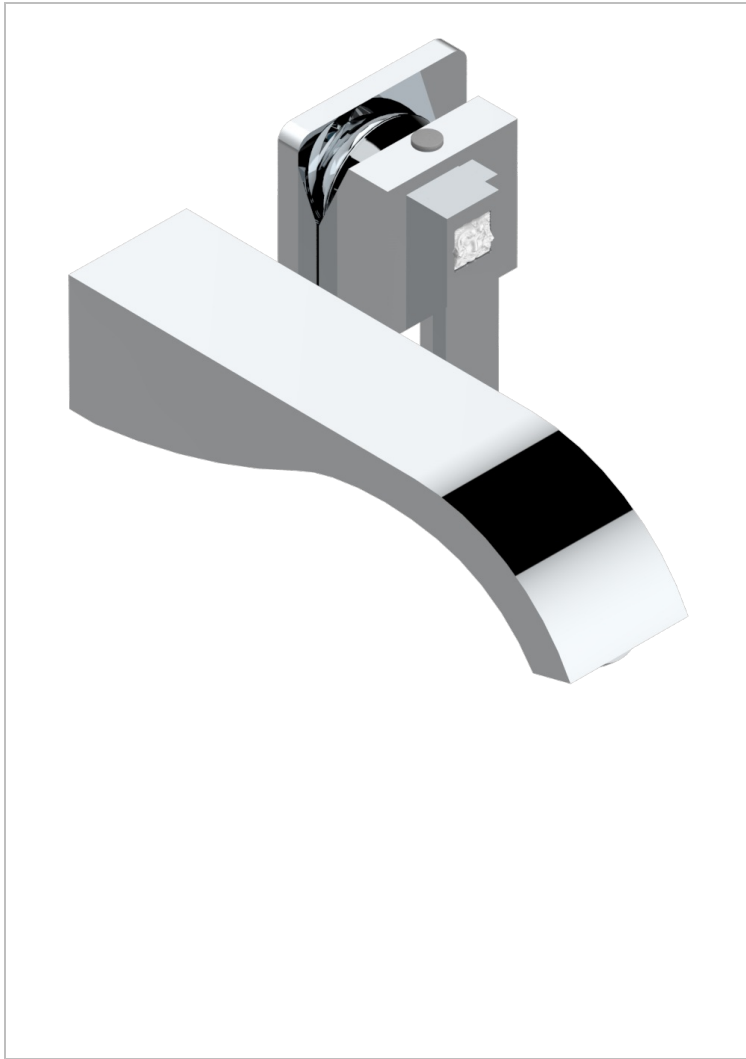

MASQUE DE FEMME SOLAIRE

A2S-6541B

THG[®]
PARIS

Trim only for Built-in basin mixer with spout (two x 1/2" inlets and one 1/2" outlet), without waste

CHARACTERISTIC

- Masque de Femme Solaire
- Trim only for Built-in basin mixer with spout (two x 1/2" inlets and one 1/2" outlet), without waste

RELATED SKU'S

- Ref. G00-5840/MA/W Rough parts for concealed wall-mounted mixer with 1/2" outlet, for WC douche - WRAS approved

AVAILABLE FINITIONS

Black ceram - D30
Matt chrome - C02
Matt gold - F07
Matt nickel (color finish) - C01
Polished chrome (color finish) - A02
Polished chrome / Polished gold (color finish) - G02

Polished gold (color finish) - F01
Polished nickel - B01
Soft gold - F30
Soft matt gold - F31