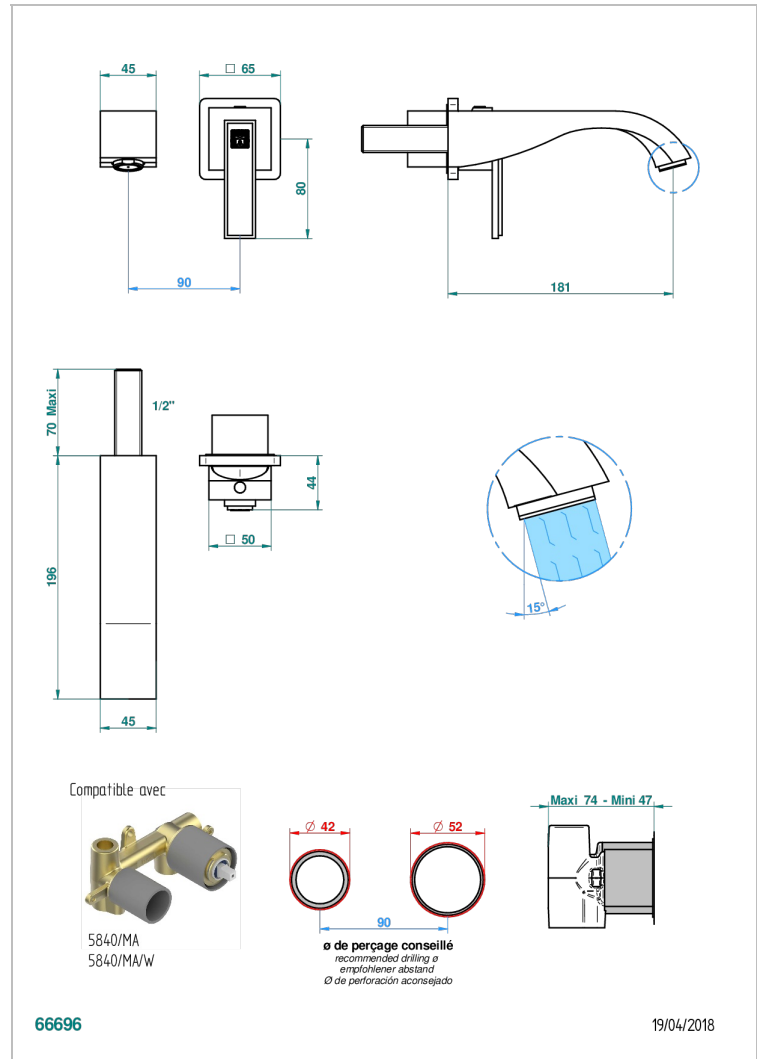

MASQUE DE FEMME SOLAIRE

A2S-6541B

THG[®]
PARIS

Trim only for Built-in basin mixer with spout (two x 1/2" inlets and one 1/2" outlet), without waste

CHARACTERISTIC

- Masque de Femme Solaire
- Trim only for Built-in basin mixer with spout (two x 1/2" inlets and one 1/2" outlet), without waste

RELATED SKU'S

- Ref. G00-5840/MA/W Rough parts for concealed wall-mounted mixer with 1/2" outlet, for WC douche - WRAS approved

AVAILABLE FINITIONS

Black ceram - D30
Matt chrome - C02
Matt gold - F07
Matt nickel (color finish) - C01
Polished chrome (color finish) - A02
Polished chrome / Polished gold (color finish) - G02